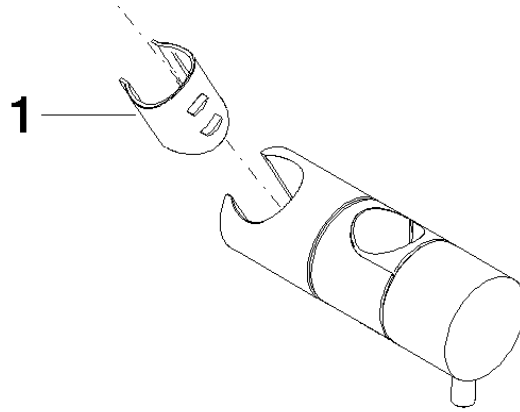

12 570 970

• for pipe diameter 23.5 mm

Fits: IMO, LULU, MADISON, MEM, TARA,  
CL.1, LISSÉ, VAIA, META, CYO

	Light Gold	12 570 970-26
	Chrome	12 570 970-00
	Brushed Platinum	12 570 970-06
	Platinum	12 570 970-08
	Dark Chrome	12 570 970-19
	Brushed Light Gold	12 570 970-27
	Brushed Durabronze (23kt Gold)	12 570 970-28
	Matte Black	12 570 970-33
	Brushed Bronze	12 570 970-42
	Brushed Champagne (22kt Gold)	12 570 970-46
	Champagne (22kt Gold)	12 570 970-47
	Brushed Chrome	12 570 970-93
	Brushed Dark Platinum	12 570 970-99

12 570 970

mm [inches]

12 570 970

**Product version from 10/1/2023**

Parts for other  
finishes can be found  
here: [Chrome](#)

Slide unit - Light Gold

IMO

12 570 970

**Spare parts list**

**Product version from 10/1/2023**

No.	Item Number	Name	Quantity used	Delivery time
	09 12 12 217 90	sleeve	1	2