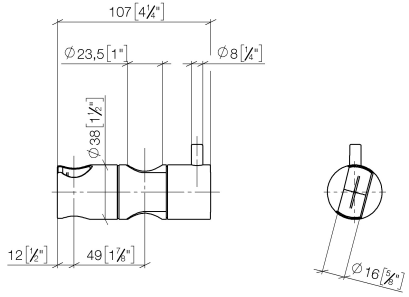

12 570 970

• for pipe diameter 23.5 mm

Fits: IMO, LULU, MADISON, MEM, TARA,  
CL.1, LISSÉ, VAIA, META, CYO

	Light Gold	12 570 970-26
	Chrome	12 570 970-00
	Brushed Platinum	12 570 970-06
	Platinum	12 570 970-08
	Dark Chrome	12 570 970-19
	Brushed Light Gold	12 570 970-27
	Brushed Durabronze (23kt Gold)	12 570 970-28
	Matte Black	12 570 970-33
	Brushed Bronze	12 570 970-42
	Brushed Champagne (22kt Gold)	12 570 970-46
	Champagne (22kt Gold)	12 570 970-47
	Brushed Chrome	12 570 970-93
	Brushed Dark Platinum	12 570 970-99

12 570 970

mm [inches]

12 570 970

**Product version from 10/1/2023**

Parts for other  
finishes can be found  
here: [Chrome](#)

Slide unit - Light Gold

IMO

12 570 970

**Spare parts list**

**Product version from 10/1/2023**

No.	Item Number	Name	Quantity used	Delivery time
	09 12 12 217 90	sleeve	1	2