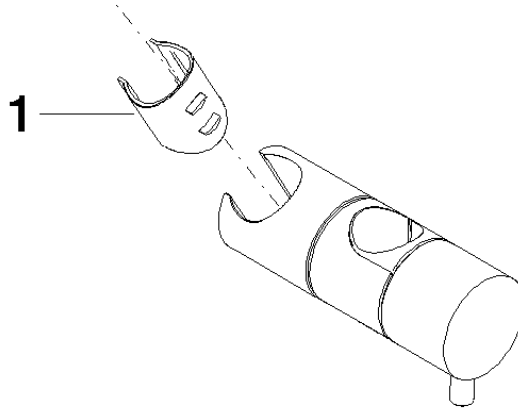

12 570 970

• for pipe diameter 23.5 mm

Fits: IMO, LULU, MADISON, MEM, TARA,
CL.1, LISSÉ, VAIA, META, CYO

	Brushed Light Gold	12 570 970-27
	Chrome	12 570 970-00
	Brushed Platinum	12 570 970-06
	Platinum	12 570 970-08
	Dark Chrome	12 570 970-19
	Light Gold	12 570 970-26
	Brushed Durabronze (23kt Gold)	12 570 970-28
	Matte Black	12 570 970-33
	Brushed Bronze	12 570 970-42
	Brushed Champagne (22kt Gold)	12 570 970-46
	Champagne (22kt Gold)	12 570 970-47
	Brushed Chrome	12 570 970-93
	Brushed Dark Platinum	12 570 970-99

12 570 970

mm [inches]

12 570 970

Parts for other
finishes can be found
here: [Chrome](#)

Spare parts list

No.	Item Number	Name	Quantity used	Delivery time
1	09 12 12 217 90	sleeve	1	2