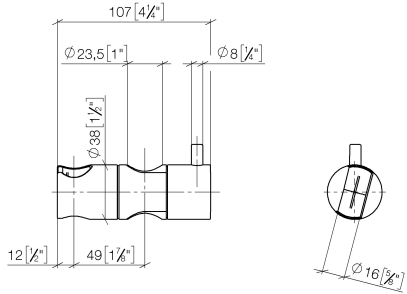

12 570 970

• for pipe diameter 23.5 mm

Fits: IMO, LULU, MADISON, MEM, TARA,
CL.1, LISSÉ, VAIA, META, CYO

| | | |
|--|-------------------------------------|---------------|
|  | Brushed Bronze | 12 570 970-42 |
|  | Chrome | 12 570 970-00 |
|  | Brushed Platinum | 12 570 970-06 |
|  | Platinum | 12 570 970-08 |
|  | Dark Chrome | 12 570 970-19 |
|  | Light Gold | 12 570 970-26 |
|  | Brushed Light Gold | 12 570 970-27 |
|  | Brushed Durabronze (23kt Gold) | 12 570 970-28 |
|  | Matte Black | 12 570 970-33 |
|  | Brushed Champagne (22kt Gold) | 12 570 970-46 |
|  | Champagne (22kt Gold) | 12 570 970-47 |
|  | Brushed Chrome | 12 570 970-93 |
|  | Brushed Dark Platinum | 12 570 970-99 |

12 570 970

mm [inches]

12 570 970

Product version from 10/1/2023

Parts for other
finishes can be found
here: [Chrome](#)

Slide unit - Brushed Bronze

IMO

12 570 970