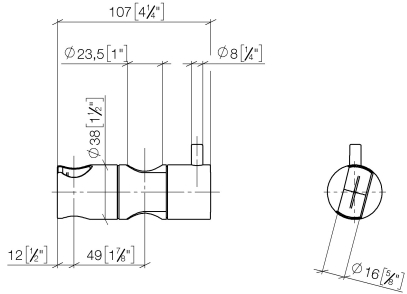

12 570 970

• for pipe diameter 23.5 mm

Fits: IMO, LULU, MADISON, MEM, TARA,
CL.1, LISSÉ, VAIA, META, CYO

	Brushed Dark Platinum	12 570 970-99
	Chrome	12 570 970-00
	Brushed Platinum	12 570 970-06
	Platinum	12 570 970-08
	Dark Chrome	12 570 970-19
	Light Gold	12 570 970-26
	Brushed Light Gold	12 570 970-27
	Brushed Durabronze (23kt Gold)	12 570 970-28
	Matte Black	12 570 970-33
	Brushed Bronze	12 570 970-42
	Brushed Champagne (22kt Gold)	12 570 970-46
	Champagne (22kt Gold)	12 570 970-47
	Brushed Chrome	12 570 970-93

12 570 970

mm [inches]

12 570 970

Product version from 10/1/2023

Parts for other
finishes can be found
here: [Chrome](#)

Slide unit - Brushed Dark Platinum

IMO

12 570 970

Spare parts list

Product version from 10/1/2023

No.	Item Number	Name	Quantity used	Delivery time
	09 12 12 217 90	sleeve	1	2