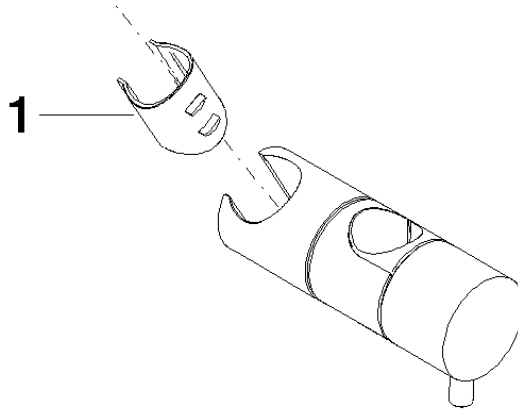

12 570 970

• for pipe diameter 23.5 mm

Fits: IMO, LULU, MADISON, MEM, TARA,
CL.1, LISSÉ, VAIA, META, CYO

	Brushed Dark Platinum	12 570 970-99
	Chrome	12 570 970-00
	Brushed Platinum	12 570 970-06
	Platinum	12 570 970-08
	Dark Chrome	12 570 970-19
	Light Gold	12 570 970-26
	Brushed Light Gold	12 570 970-27
	Brushed Durabronze (23kt Gold)	12 570 970-28
	Matte Black	12 570 970-33
	Brushed Bronze	12 570 970-42
	Brushed Champagne (22kt Gold)	12 570 970-46
	Champagne (22kt Gold)	12 570 970-47
	Brushed Chrome	12 570 970-93

12 570 970

mm [inches]

12 570 970

Product version from 10/1/2023

Parts for other
finishes can be found
here: [Chrome](#)

Slide unit - Brushed Dark Platinum

IMO

12 570 970

Spare parts list

Product version from 10/1/2023

No.	Item Number	Name	Quantity used	Delivery time
	09 12 12 217 90	sleeve	1	2