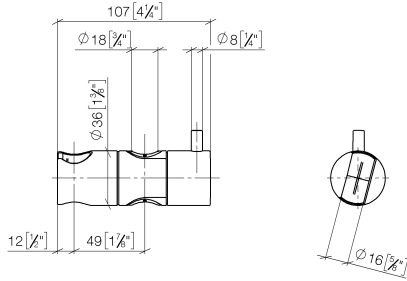

12 580 970

• for pipe diameter 18 mm

Fits: IMO, LULU, MADISON, MEM, TARA,
CL.1, LISSÉ, VAIA, META, CYO

	Chrome	12 580 970-00
	Brushed Platinum	12 580 970-06
	Platinum	12 580 970-08
	Durabress (23kt Gold)	12 580 970-09
	Dark Chrome	12 580 970-19
	Light Gold	12 580 970-26
	Brushed Light Gold	12 580 970-27
	Brushed Durabress (23kt Gold)	12 580 970-28
	Matte Black	12 580 970-33
	Brushed Bronze	12 580 970-42
	Brushed Champagne (22kt Gold)	12 580 970-46
	Champagne (22kt Gold)	12 580 970-47
	Brushed Chrome	12 580 970-93
	Brushed Dark Platinum	12 580 970-99

12 580 970

mm [inches]

12 580 970

Parts for other finishes can be found here: Brushed Platinum

Spare parts list

No.	Item Number	Name	Quantity used	Delivery time
1	09 12 12 217 90	sleeve	1	2
2	08 18 40 579 90	adaptor	1	2