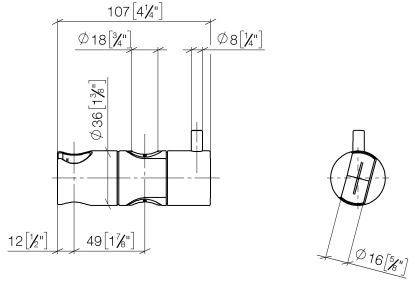

Slide unit - Brushed Platinum

IMO

12 580 970

- for pipe diameter 18 mm

Fits: IMO, LULU, MADISON, MEM, TARA,
CL.1, LISSÉ, VAIA, META, CYO

	Brushed Platinum	12 580 970-06
	Chrome	12 580 970-00
	Platinum	12 580 970-08
	Durabress (23kt Gold)	12 580 970-09
	Dark Chrome	12 580 970-19
	Light Gold	12 580 970-26
	Brushed Light Gold	12 580 970-27
	Brushed Durabress (23kt Gold)	12 580 970-28
	Matte Black	12 580 970-33
	Brushed Bronze	12 580 970-42
	Brushed Champagne (22kt Gold)	12 580 970-46
	Champagne (22kt Gold)	12 580 970-47
	Brushed Chrome	12 580 970-93
	Brushed Dark Platinum	12 580 970-99

12 580 970

mm [inches]

12 580 970

Parts for other finishes can be found here: [Chrome](#)

Spare parts list

No.	Item Number	Name	Quantity used	Delivery time
1	09 12 12 217 90	sleeve	1	2
2	08 18 40 579 90	adaptor	1	2