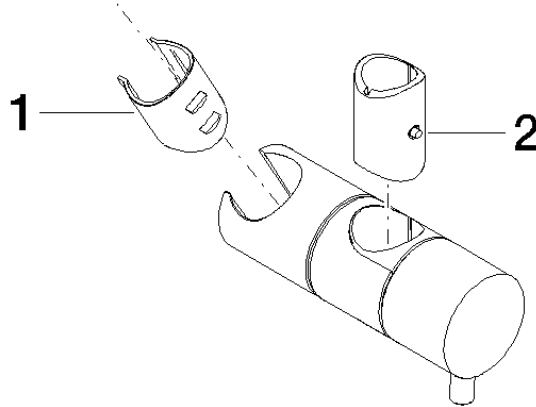

Slide unit - Brushed Platinum

IMO

12 580 970

- for pipe diameter 18 mm

Fits: IMO, LULU, MADISON, MEM, TARA,
CL.1, LISSÉ, VAIA, META, CYO

	Brushed Platinum	12 580 970-06
	Chrome	12 580 970-00
	Platinum	12 580 970-08
	Durabress (23kt Gold)	12 580 970-09
	Dark Chrome	12 580 970-19
	Light Gold	12 580 970-26
	Brushed Light Gold	12 580 970-27
	Brushed Durabress (23kt Gold)	12 580 970-28
	Matte Black	12 580 970-33
	Brushed Bronze	12 580 970-42
	Brushed Champagne (22kt Gold)	12 580 970-46
	Champagne (22kt Gold)	12 580 970-47
	Brushed Chrome	12 580 970-93
	Brushed Dark Platinum	12 580 970-99

12 580 970

mm [inches]

12 580 970

Parts for other finishes can be found here: [Chrome](#)

Spare parts list

No.	Item Number	Name	Quantity used	Delivery time
1	09 12 12 217 90	sleeve	1	2
2	08 18 40 579 90	adaptor	1	2