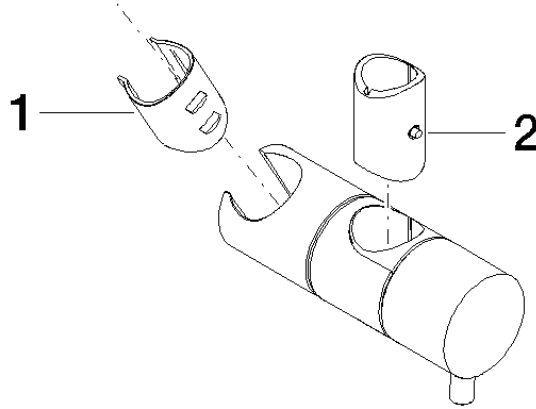

12 580 970

- for pipe diameter 18 mm

Fits: IMO, LULU, MADISON, MEM, TARA,
CL.1, LISSÉ, VAIA, META, CYO

	Platinum	12 580 970-08
	Chrome	12 580 970-00
	Brushed Platinum	12 580 970-06
	Durabass (23kt Gold)	12 580 970-09
	Dark Chrome	12 580 970-19
	Light Gold	12 580 970-26
	Brushed Light Gold	12 580 970-27
	Brushed Durabass (23kt Gold)	12 580 970-28
	Matte Black	12 580 970-33
	Brushed Bronze	12 580 970-42
	Brushed Champagne (22kt Gold)	12 580 970-46
	Champagne (22kt Gold)	12 580 970-47
	Brushed Chrome	12 580 970-93
	Brushed Dark Platinum	12 580 970-99

12 580 970

mm [inches]

12 580 970

Parts for other finishes can be found here: [Chrome](#)

Spare parts list

No.	Item Number	Name	Quantity used	Delivery time
1	09 12 12 217 90	sleeve	1	2
2	08 18 40 579 90	adaptor	1	2