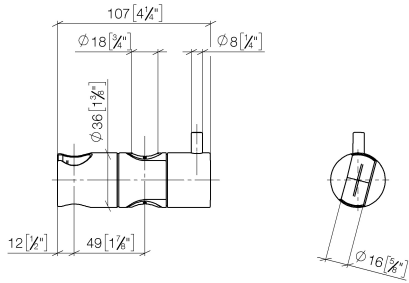

Slide unit - Brushed Champagne (22kt Gold)

IMO

12 580 970

• for pipe diameter 18 mm

Fits: IMO, LULU, MADISON, MEM, TARA,
CL.1, LISSÉ, VAIA, META, CYO

	Brushed Champagne (22kt Gold)	12 580 970-46
	Chrome	12 580 970-00
	Brushed Platinum	12 580 970-06
	Platinum	12 580 970-08
	Durabress (23kt Gold)	12 580 970-09
	Dark Chrome	12 580 970-19
	Light Gold	12 580 970-26
	Brushed Light Gold	12 580 970-27
	Brushed Durabress (23kt Gold)	12 580 970-28
	Matte Black	12 580 970-33
	Brushed Bronze	12 580 970-42
	Champagne (22kt Gold)	12 580 970-47
	Brushed Chrome	12 580 970-93
	Brushed Dark Platinum	12 580 970-99

12 580 970

mm [inches]

12 580 970

Parts for other finishes can be found here: [Chrome](#)

Spare parts list

No.	Item Number	Name	Quantity used	Delivery time
1	09 12 12 217 90	sleeve	1	2
2	08 18 40 579 90	adaptor	1	2