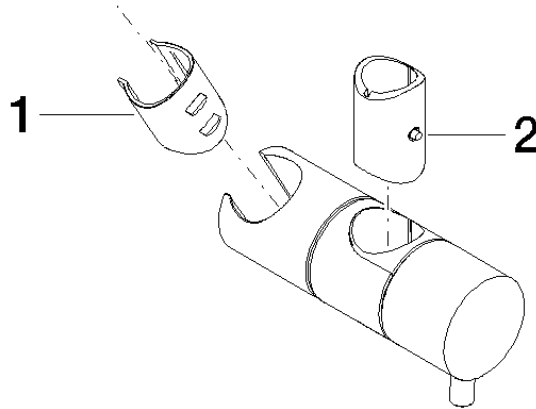

Slide unit - Brushed Champagne (22kt Gold)

IMO

12 580 970

• for pipe diameter 18 mm

Fits: IMO, LULU, MADISON, MEM, TARA,
CL.1, LISSÉ, VAIA, META, CYO

	Brushed Champagne (22kt Gold)	12 580 970-46
	Chrome	12 580 970-00
	Brushed Platinum	12 580 970-06
	Platinum	12 580 970-08
	Durabress (23kt Gold)	12 580 970-09
	Dark Chrome	12 580 970-19
	Light Gold	12 580 970-26
	Brushed Light Gold	12 580 970-27
	Brushed Durabress (23kt Gold)	12 580 970-28
	Matte Black	12 580 970-33
	Brushed Bronze	12 580 970-42
	Champagne (22kt Gold)	12 580 970-47
	Brushed Chrome	12 580 970-93
	Brushed Dark Platinum	12 580 970-99

12 580 970

mm [inches]

12 580 970

Parts for other finishes can be found here: [Chrome](#)

Spare parts list

No.	Item Number	Name	Quantity used	Delivery time
1	09 12 12 217 90	sleeve	1	2
2	08 18 40 579 90	adaptor	1	2