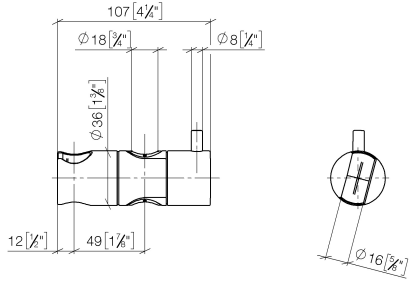

Slide unit - Champagne (22kt Gold)

IMO

12 580 970

• for pipe diameter 18 mm

Fits: IMO, LULU, MADISON, MEM, TARA,
CL.1, LISSÉ, VAIA, META, CYO

	Champagne (22kt Gold)	12 580 970-47
	Chrome	12 580 970-00
	Brushed Platinum	12 580 970-06
	Platinum	12 580 970-08
	Durabrand (23kt Gold)	12 580 970-09
	Dark Chrome	12 580 970-19
	Light Gold	12 580 970-26
	Brushed Light Gold	12 580 970-27
	Brushed Durabrand (23kt Gold)	12 580 970-28
	Matte Black	12 580 970-33
	Brushed Bronze	12 580 970-42
	Brushed Champagne (22kt Gold)	12 580 970-46
	Brushed Chrome	12 580 970-93
	Brushed Dark Platinum	12 580 970-99

12 580 970

mm [inches]

12 580 970

Parts for other finishes can be found here: [Chrome](#)

Spare parts list

No.	Item Number	Name	Quantity used	Delivery time
1	09 12 12 217 90	sleeve	1	2
2	08 18 40 579 90	adaptor	1	2