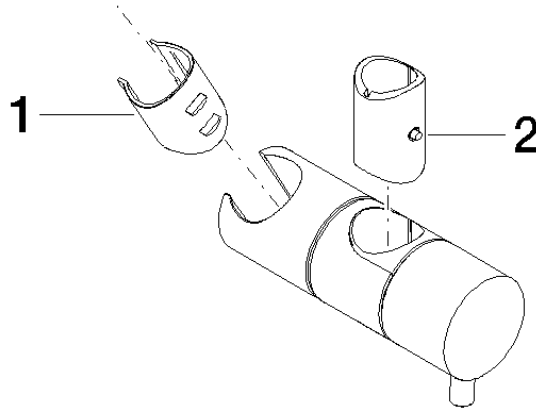

Slide unit - Champagne (22kt Gold)

IMO

12 580 970

• for pipe diameter 18 mm

Fits: IMO, LULU, MADISON, MEM, TARA,
CL.1, LISSÉ, VAIA, META, CYO

	Champagne (22kt Gold)	12 580 970-47
	Chrome	12 580 970-00
	Brushed Platinum	12 580 970-06
	Platinum	12 580 970-08
	Durabrand (23kt Gold)	12 580 970-09
	Dark Chrome	12 580 970-19
	Light Gold	12 580 970-26
	Brushed Light Gold	12 580 970-27
	Brushed Durabrand (23kt Gold)	12 580 970-28
	Matte Black	12 580 970-33
	Brushed Bronze	12 580 970-42
	Brushed Champagne (22kt Gold)	12 580 970-46
	Brushed Chrome	12 580 970-93
	Brushed Dark Platinum	12 580 970-99

12 580 970

mm [inches]

12 580 970

Parts for other finishes can be found here: [Chrome](#)

Spare parts list

No.	Item Number	Name	Quantity used	Delivery time
1	09 12 12 217 90	sleeve	1	2
2	08 18 40 579 90	adaptor	1	2