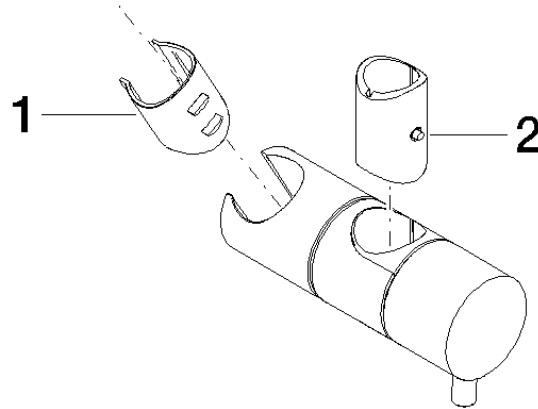

12 580 970

• for pipe diameter 18 mm

Fits: IMO, LULU, MADISON, MEM, TARA,
CL.1, LISSÉ, VAIA, META, CYO

	Brushed Chrome	12 580 970-93
	Chrome	12 580 970-00
	Brushed Platinum	12 580 970-06
	Platinum	12 580 970-08
	Durabress (23kt Gold)	12 580 970-09
	Dark Chrome	12 580 970-19
	Light Gold	12 580 970-26
	Brushed Light Gold	12 580 970-27
	Brushed Durabress (23kt Gold)	12 580 970-28
	Matte Black	12 580 970-33
	Brushed Bronze	12 580 970-42
	Brushed Champagne (22kt Gold)	12 580 970-46
	Champagne (22kt Gold)	12 580 970-47
	Brushed Dark Platinum	12 580 970-99

12 580 970

mm [inches]

12 580 970

Parts for other finishes can be found here: [Chrome](#)

Spare parts list

No.	Item Number	Name	Quantity used	Delivery time
1	09 12 12 217 90	sleeve	1	2
2	08 18 40 579 90	adaptor	1	2