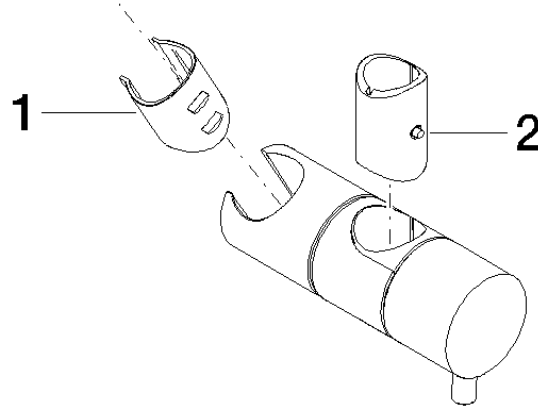

12 580 970

• for pipe diameter 18 mm

Fits: IMO, LULU, MADISON, MEM, TARA,  
CL.1, LISSÉ, VAIA, META, CYO

	Brushed Dark Platinum	12 580 970-99
	Chrome	12 580 970-00
	Brushed Platinum	12 580 970-06
	Platinum	12 580 970-08
	Durabross (23kt Gold)	12 580 970-09
	Dark Chrome	12 580 970-19
	Light Gold	12 580 970-26
	Brushed Light Gold	12 580 970-27
	Brushed Durabross (23kt Gold)	12 580 970-28
	Matte Black	12 580 970-33
	Brushed Bronze	12 580 970-42
	Brushed Champagne (22kt Gold)	12 580 970-46
	Champagne (22kt Gold)	12 580 970-47
	Brushed Chrome	12 580 970-93

12 580 970

mm [inches]

12 580 970

Parts for other finishes can be found here: [Chrome](#)

### Spare parts list

No.	Item Number	Name	Quantity used	Delivery time
1	09 12 12 217 90	sleeve	1	2
2	08 18 40 579 90	adaptor	1	2