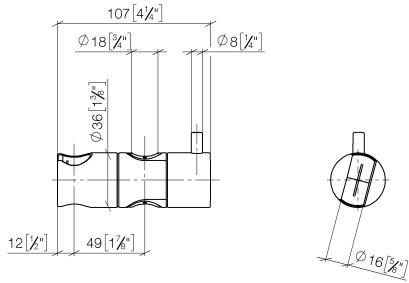

12 580 970

• for pipe diameter 18 mm

Fits: IMO, LULU, MADISON, MEM, TARA,  
CL.1, LISSÉ, VAIA, META, CYO

	Brushed Dark Platinum	12 580 970-99
	Chrome	12 580 970-00
	Brushed Platinum	12 580 970-06
	Platinum	12 580 970-08
	Durabross (23kt Gold)	12 580 970-09
	Dark Chrome	12 580 970-19
	Light Gold	12 580 970-26
	Brushed Light Gold	12 580 970-27
	Brushed Durabross (23kt Gold)	12 580 970-28
	Matte Black	12 580 970-33
	Brushed Bronze	12 580 970-42
	Brushed Champagne (22kt Gold)	12 580 970-46
	Champagne (22kt Gold)	12 580 970-47
	Brushed Chrome	12 580 970-93

12 580 970

mm [inches]

12 580 970

Parts for other finishes can be found here: [Chrome](#)

### Spare parts list

No.	Item Number	Name	Quantity used	Delivery time
1	09 12 12 217 90	sleeve	1	2
2	08 18 40 579 90	adaptor	1	2