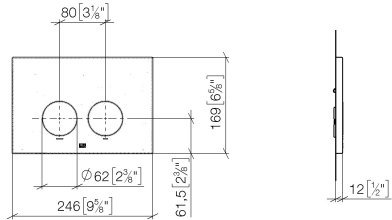

Flush plate for concealed WC cisterns made by Geberit round - Durabronze (23kt Gold)

IMO

12 665 979

- cover plate 169 x 246 x 12 mm
- Mechanical flush plate with manual flush buttons
- For 2-volume flushing system
- Includes mounting frame, actuator rods and fastening material
- Sound-absorbing push rods, tool-free fast adjustment
- Compatible with all Geberit Sigma series cisterns from 2001 onwards

Flush plate for concealed WC cisterns made by Geberit round - Durabronze
(23kt Gold)

IMO

12 665 979

mm [inches]

Flush plate for concealed WC cisterns made by Geberit round - Durabrass
(23kt Gold)

IMO

12 665 979
Parts for other
finishes can be found
here: Chrome