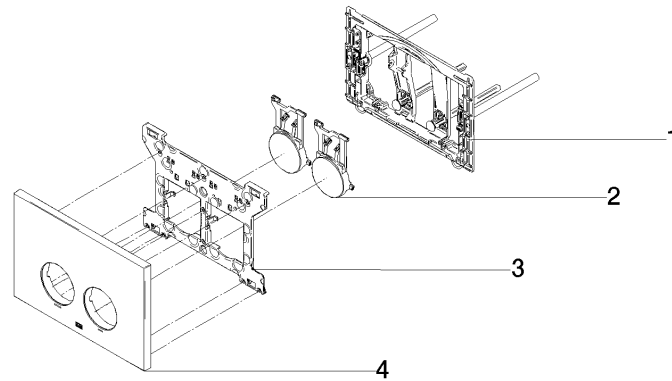

12 665 979

Parts for other finishes can be found here: [Chrome](#)

Spare parts list

No.	Item Number	Name	Quantity used	Delivery time
1	90 28 01 030 00 90	base	1	2
2	90 20 97 100 00-19	button	2	20
3	90 28 10 212 00 90	base	1	2
4	90 11 97 012 00-19	cover	1	20