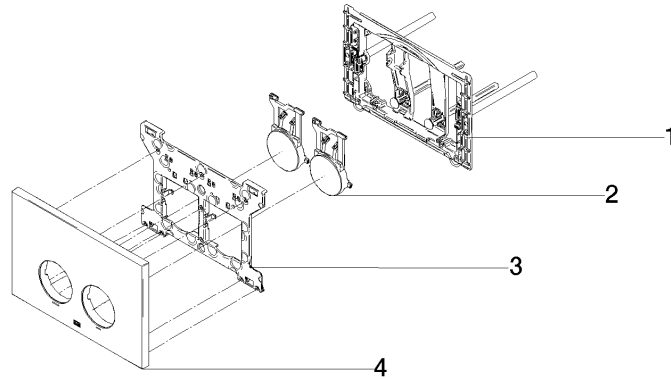

12 665 979

- cover plate 169 x 246 x 12 mm
- Mechanical flush plate with manual flush buttons
- For 2-volume flushing system
- Includes mounting frame, actuator rods and fastening material
- Sound-absorbing push rods, tool-free fast adjustment
- Compatible with all Geberit Sigma series cisterns from 2001 onwards

12 665 979

mm [inches]

12 665 979

Parts for other finishes can be found here: [Chrome](#)

Spare parts list

No.	Item Number	Name	Quantity used	Delivery time
1	90 28 01 030 00 90	base	1	2
2	90 20 97 100 00-26	button	2	30
3	90 28 10 212 00 90	base	1	2
4	90 11 97 012 00-26	cover	1	30