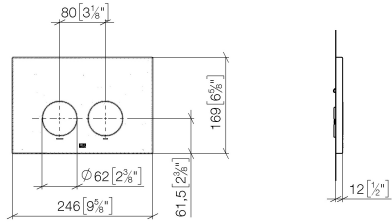

12 665 979

- cover plate 169 x 246 x 12 mm
- Mechanical flush plate with manual flush buttons
- For 2-volume flushing system
- Includes mounting frame, actuator rods and fastening material
- Sound-absorbing push rods, tool-free fast adjustment
- Compatible with all Geberit Sigma series cisterns from 2001 onwards

12 665 979

mm [inches]

12 665 979

Parts for other finishes can be found here: [Chrome](#)

Spare parts list

No.	Item Number	Name	Quantity used	Delivery time
1	90 28 01 030 00 90	base	1	2
2	90 20 97 100 00-26	button	2	30
3	90 28 10 212 00 90	base	1	2
4	90 11 97 012 00-26	cover	1	30