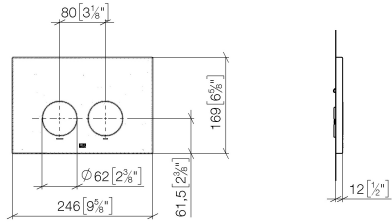

**Flush plate for concealed WC cisterns made by Geberit round - Brushed Light Gold**

IMO

12 665 979

- cover plate 169 x 246 x 12 mm
- Mechanical flush plate with manual flush buttons
- For 2-volume flushing system
- Includes mounting frame, actuator rods and fastening material
- Sound-absorbing push rods, tool-free fast adjustment
- Compatible with all Geberit Sigma series cisterns from 2001 onwards

Flush plate for concealed WC cisterns made by Geberit round - Brushed Light Gold

IMO

12 665 979

mm [inches]

12 665 979  
Parts for other  
finishes can be found  
here: [Chrome](#)

### Spare parts list

| No. | Item Number        | Name   | Quantity used | Delivery time |
|-----|--------------------|--------|---------------|---------------|
| 1   | 90 28 01 030 00 90 | base   | 1             | 2             |
| 2   | 90 20 97 100 00-27 | button | 2             | 30            |
| 3   | 90 28 10 212 00 90 | base   | 1             | 2             |
| 4   | 90 11 97 012 00-27 | cover  | 1             | 30            |