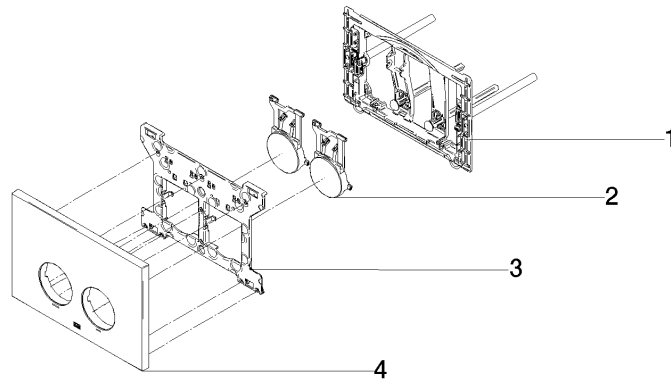

**Flush plate for concealed WC cisterns made by Geberit round - Brushed Light Gold**

IMO

12 665 979

- cover plate 169 x 246 x 12 mm
- Mechanical flush plate with manual flush buttons
- For 2-volume flushing system
- Includes mounting frame, actuator rods and fastening material
- Sound-absorbing push rods, tool-free fast adjustment
- Compatible with all Geberit Sigma series cisterns from 2001 onwards

Flush plate for concealed WC cisterns made by Geberit round - Brushed Light Gold

IMO

12 665 979

mm [inches]

12 665 979  
Parts for other  
finishes can be found  
here: [Chrome](#)

### Spare parts list

| No. | Item Number        | Name   | Quantity used | Delivery time |
|-----|--------------------|--------|---------------|---------------|
| 1   | 90 28 01 030 00 90 | base   | 1             | 2             |
| 2   | 90 20 97 100 00-27 | button | 2             | 30            |
| 3   | 90 28 10 212 00 90 | base   | 1             | 2             |
| 4   | 90 11 97 012 00-27 | cover  | 1             | 30            |