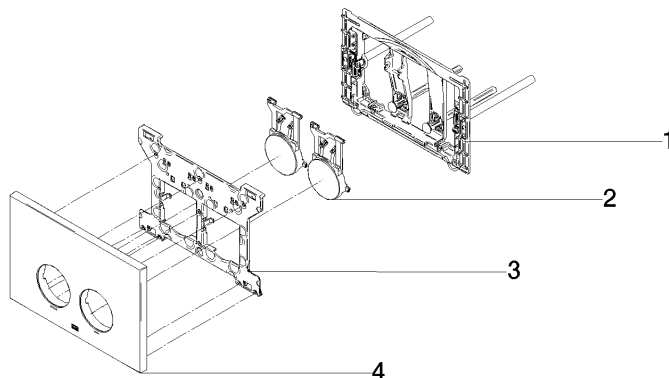

Flush plate for concealed WC cisterns made by Geberit round - Brushed
Durabronz (23kt Gold)

IMO

12 665 979
Parts for other
finishes can be found
here: Chrome

Spare parts list

No.	Item Number	Name	Quantity used	Delivery time
1	90 28 01 030 00 90	base	1	2
2	90 20 97 100 00-28	button	2	20
3	90 28 10 212 00 90	base	1	2
4	90 11 97 012 00-28	cover	1	20