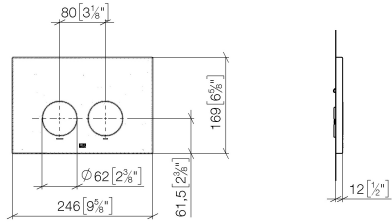

**Flush plate for concealed WC cisterns made by Geberit round - Brushed  
Durabrace (23kt Gold)**

IMO

12 665 979

- cover plate 169 x 246 x 12 mm
- Mechanical flush plate with manual flush buttons
- For 2-volume flushing system
- Includes mounting frame, actuator rods and fastening material
- Sound-absorbing push rods, tool-free fast adjustment
- Compatible with all Geberit Sigma series cisterns from 2001 onwards

Flush plate for concealed WC cisterns made by Geberit round - Brushed  
Durabronz (23kt Gold)

IMO

12 665 979

mm [inches]

Flush plate for concealed WC cisterns made by Geberit round - Brushed  
Durabronz (23kt Gold)