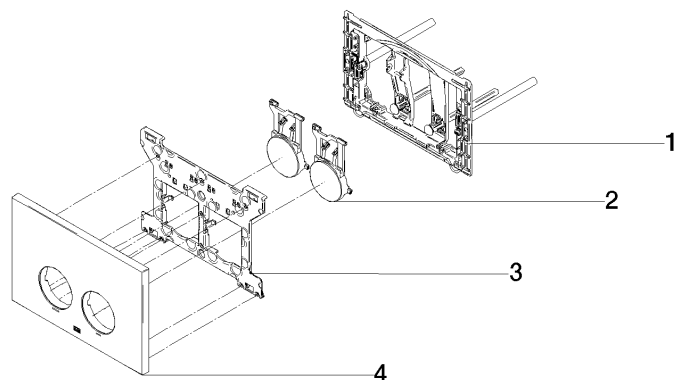

12 665 979

- cover plate 169 x 246 x 12 mm
- Mechanical flush plate with manual flush buttons
- For 2-volume flushing system
- Includes mounting frame, actuator rods and fastening material
- Sound-absorbing push rods, tool-free fast adjustment
- Compatible with all Geberit Sigma series cisterns from 2001 onwards

12 665 979

mm [inches]

12 665 979

Parts for other finishes can be found here: [Chrome](#)