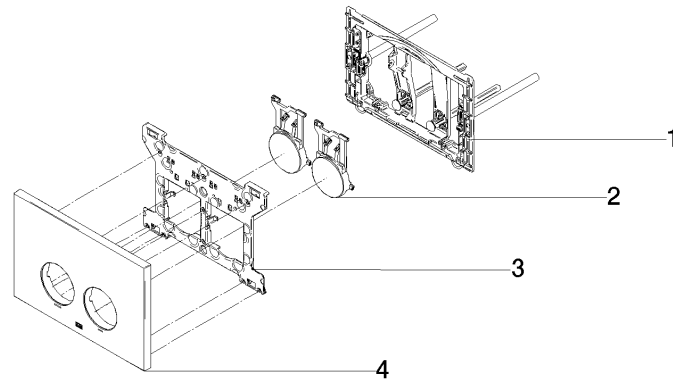

**Flush plate for concealed WC cisterns made by Geberit round - Brushed
Bronze**

IMO

12 665 979

- cover plate 169 x 246 x 12 mm
- Mechanical flush plate with manual flush buttons
- For 2-volume flushing system
- Includes mounting frame, actuator rods and fastening material
- Sound-absorbing push rods, tool-free fast adjustment
- Compatible with all Geberit Sigma series cisterns from 2001 onwards

Flush plate for concealed WC cisterns made by Geberit round - Brushed
Bronze

IMO

12 665 979

mm [inches]

**Flush plate for concealed WC cisterns made by Geberit round - Brushed
Bronze**

IMO

12 665 979
Parts for other
finishes can be found
here: [Chrome](#)

Spare parts list

No.	Item Number	Name	Quantity used	Delivery time
1	90 28 01 030 00 90	base	1	2
2	90 20 97 100 00-42	button	2	30
3	90 28 10 212 00 90	base	1	2
4	90 11 97 012 00-42	cover	1	30