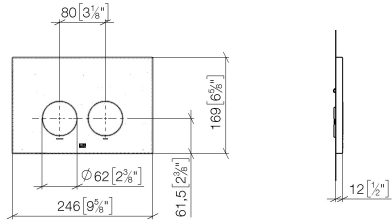

**Flush plate for concealed WC cisterns made by Geberit round - Brushed
Bronze**

IMO

12 665 979

- cover plate 169 x 246 x 12 mm
- Mechanical flush plate with manual flush buttons
- For 2-volume flushing system
- Includes mounting frame, actuator rods and fastening material
- Sound-absorbing push rods, tool-free fast adjustment
- Compatible with all Geberit Sigma series cisterns from 2001 onwards

Flush plate for concealed WC cisterns made by Geberit round - Brushed
Bronze

IMO

12 665 979

mm [inches]

**Flush plate for concealed WC cisterns made by Geberit round - Brushed
Bronze**

IMO

12 665 979
Parts for other
finishes can be found
here: [Chrome](#)