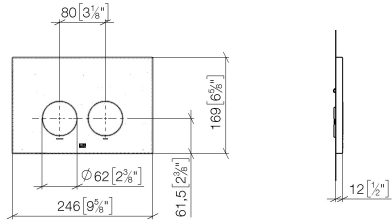

**Flush plate for concealed WC cisterns made by Geberit round - Brushed
Champagne (22kt Gold)**

IMO

12 665 979

- cover plate 169 x 246 x 12 mm
- Mechanical flush plate with manual flush buttons
- For 2-volume flushing system
- Includes mounting frame, actuator rods and fastening material
- Sound-absorbing push rods, tool-free fast adjustment
- Compatible with all Geberit Sigma series cisterns from 2001 onwards

Flush plate for concealed WC cisterns made by Geberit round - Brushed
Champagne (22kt Gold)

IMO

12 665 979

mm [inches]

Flush plate for concealed WC cisterns made by Geberit round - Brushed
Champagne (22kt Gold)