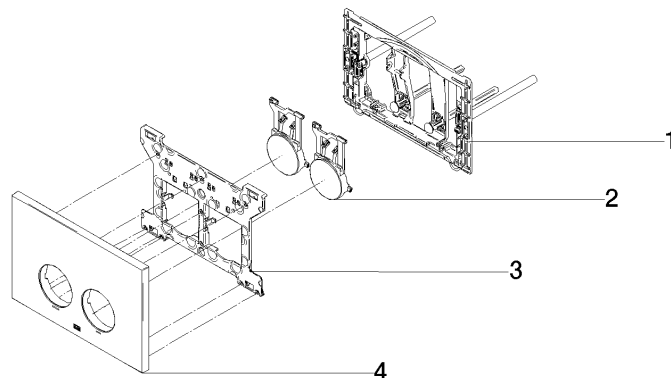

Flush plate for concealed WC cisterns made by Geberit round - Brushed
Champagne (22kt Gold)

IMO

12 665 979
Parts for other
finishes can be found
here: Chrome

Spare parts list

No.	Item Number	Name	Quantity used	Delivery time
1	90 28 01 030 00 90	base	1	2
2	90 20 97 100 00-46	button	2	30
3	90 28 10 212 00 90	base	1	2
4	90 11 97 012 00-46	cover	1	30