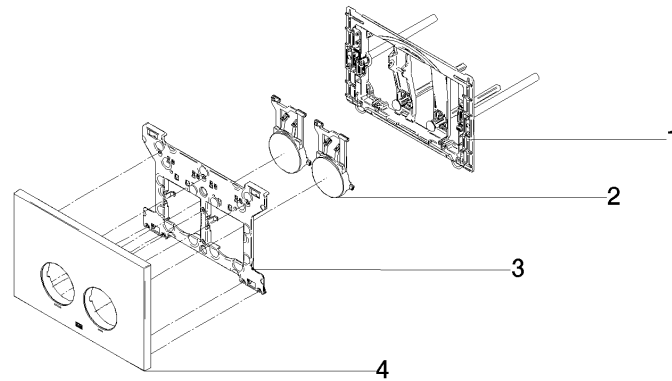

Flush plate for concealed WC cisterns made by Geberit round - Champagne (22kt Gold)

IMO

12 665 979

- cover plate 169 x 246 x 12 mm
- Mechanical flush plate with manual flush buttons
- For 2-volume flushing system
- Includes mounting frame, actuator rods and fastening material
- Sound-absorbing push rods, tool-free fast adjustment
- Compatible with all Geberit Sigma series cisterns from 2001 onwards

Flush plate for concealed WC cisterns made by Geberit round - Champagne
(22kt Gold)

IMO

12 665 979

mm [inches]

12 665 979
Parts for other
finishes can be found
here: Chrome

Spare parts list

No.	Item Number	Name	Quantity used	Delivery time
1	90 28 01 030 00 90	base	1	2
2	90 20 97 100 00-47	button	2	30
3	90 28 10 212 00 90	base	1	2
4	90 11 97 012 00-47	cover	1	30