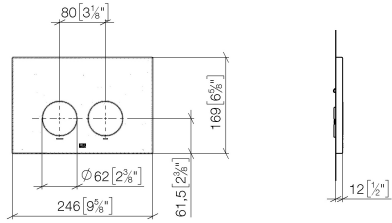

Flush plate for concealed WC cisterns made by Geberit round - Champagne (22kt Gold)

IMO

12 665 979

- cover plate 169 x 246 x 12 mm
- Mechanical flush plate with manual flush buttons
- For 2-volume flushing system
- Includes mounting frame, actuator rods and fastening material
- Sound-absorbing push rods, tool-free fast adjustment
- Compatible with all Geberit Sigma series cisterns from 2001 onwards

Flush plate for concealed WC cisterns made by Geberit round - Champagne
(22kt Gold)

IMO

12 665 979

mm [inches]

12 665 979
Parts for other
finishes can be found
here: Chrome

Spare parts list

No.	Item Number	Name	Quantity used	Delivery time
1	90 28 01 030 00 90	base	1	2
2	90 20 97 100 00-47	button	2	30
3	90 28 10 212 00 90	base	1	2
4	90 11 97 012 00-47	cover	1	30