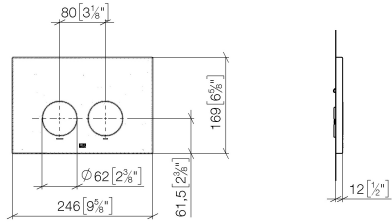

Flush plate for concealed WC cisterns made by Geberit round - Brushed Chrome

IMO

12 665 979

- cover plate 169 x 246 x 12 mm
- Mechanical flush plate with manual flush buttons
- For 2-volume flushing system
- Includes mounting frame, actuator rods and fastening material
- Sound-absorbing push rods, tool-free fast adjustment
- Compatible with all Geberit Sigma series cisterns from 2001 onwards

Flush plate for concealed WC cisterns made by Geberit round - Brushed
Chrome

IMO

12 665 979

mm [inches]

**Flush plate for concealed WC cisterns made by Geberit round - Brushed
Chrome**

IMO

12 665 979
Parts for other
finishes can be found
here: [Chrome](#)