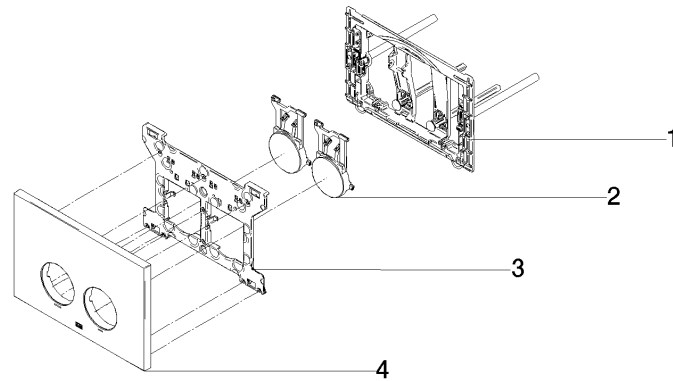

Flush plate for concealed WC cisterns made by Geberit round - Brushed Chrome

IMO

12 665 979

- cover plate 169 x 246 x 12 mm
- Mechanical flush plate with manual flush buttons
- For 2-volume flushing system
- Includes mounting frame, actuator rods and fastening material
- Sound-absorbing push rods, tool-free fast adjustment
- Compatible with all Geberit Sigma series cisterns from 2001 onwards

Flush plate for concealed WC cisterns made by Geberit round - Brushed
Chrome

IMO

12 665 979

mm [inches]

**Flush plate for concealed WC cisterns made by Geberit round - Brushed
Chrome**

IMO

12 665 979
Parts for other
finishes can be found
here: [Chrome](#)

Spare parts list

No.	Item Number	Name	Quantity used	Delivery time
1	90 28 01 030 00 90	base	1	2
2	90 20 97 100 00-93	button	2	20
3	90 28 10 212 00 90	base	1	2
4	90 11 97 012 00-93	cover	1	20