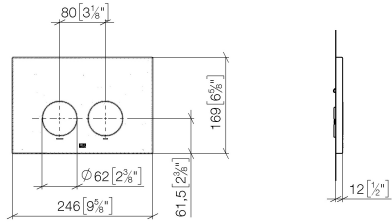

**Flush plate for concealed WC cisterns made by Geberit round - Brushed Dark  
Platinum**

IMO

12 665 979

- cover plate 169 x 246 x 12 mm
- Mechanical flush plate with manual flush buttons
- For 2-volume flushing system
- Includes mounting frame, actuator rods and fastening material
- Sound-absorbing push rods, tool-free fast adjustment
- Compatible with all Geberit Sigma series cisterns from 2001 onwards

Flush plate for concealed WC cisterns made by Geberit round - Brushed Dark  
Platinum

IMO

12 665 979

mm [inches]

12 665 979

Parts for other  
finishes can be found  
here: [Chrome](#)