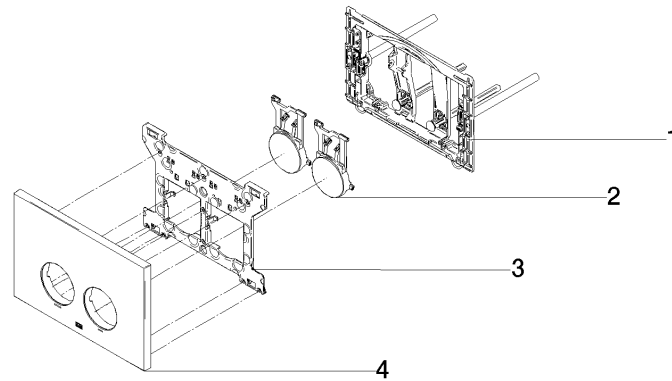

**Flush plate for concealed WC cisterns made by Geberit round - Brushed Dark  
Platinum**

IMO

12 665 979

- cover plate 169 x 246 x 12 mm
- Mechanical flush plate with manual flush buttons
- For 2-volume flushing system
- Includes mounting frame, actuator rods and fastening material
- Sound-absorbing push rods, tool-free fast adjustment
- Compatible with all Geberit Sigma series cisterns from 2001 onwards

Flush plate for concealed WC cisterns made by Geberit round - Brushed Dark  
Platinum

IMO

12 665 979

mm [inches]

12 665 979

Parts for other  
finishes can be found  
here: [Chrome](#)

## Spare parts list

No.	Item Number	Name	Quantity used	Delivery time
1	90 28 01 030 00 90	base	1	2
2	90 20 97 100 00-99	button	2	30
3	90 28 10 212 00 90	base	1	2
4	90 11 97 012 00-99	cover	1	30