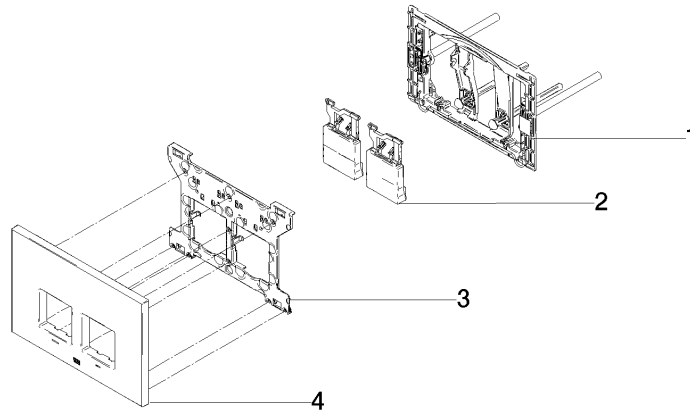

12 665 980

- cover plate 169 x 246 x 12 mm
- Mechanical flush plate with manual flush buttons
- For 2-volume flushing system
- Includes mounting frame, actuator rods and fastening material
- Sound-absorbing push rods, tool-free fast adjustment
- Compatible with all Geberit Sigma series cisterns from 2001 onwards

12 665 980

mm [inches]

12 665 980

Parts for other finishes can be found here: [Chrome](#)