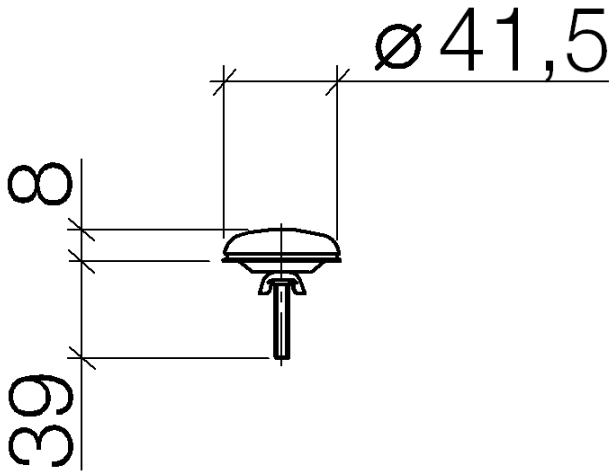

Cover for tap hole - Brushed Light Gold

IMO

12 715 970

Fits: IMO, LULU, MADISON, MEM, TARA,
CL.1, LISSÉ, VAIA, META, CYO

	Brushed Light Gold	12 715 970-27
	Chrome	12 715 970-00
	brushed chrome	12 715 970-04
	Brushed Platinum	12 715 970-06
	Platinum	12 715 970-08
	Durabress (23kt Gold)	12 715 970-09
	Dark Chrome	12 715 970-19
	Light Gold	12 715 970-26
	Brushed Durabress (23kt Gold)	12 715 970-28
	Matte Black	12 715 970-33
	Brushed Bronze	12 715 970-42
	Brushed Champagne (22kt Gold)	12 715 970-46
	Champagne (22kt Gold)	12 715 970-47
	Brushed Chrome	12 715 970-93
	Brushed Dark Platinum	12 715 970-99

Cover for tap hole - Brushed Light Gold

IMO

12 715 970

12 715 970

12 715 970

Parts for other
finishes can be found
here: [Chrome](#)

Cover for tap hole - Brushed Light Gold

IMO