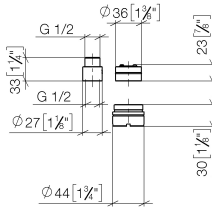

Extension 20 mm -

12 869 970 90

- up to 20 mm: 1 x 12 869 970 90
- 21 mm - 40 mm: 2 x 12 869 970 90

for 35 860 970 90

Not suitable for combining with META PURE (36 86X 664-FF).

Extension 20 mm -

12 869 970 90

mm [inches]

Extension 20 mm -

12 869 970 90

Spare parts list

No.	Item Number	Name	Quantity used	Delivery time
1	09 24 03 072 10 90	nipple	1	2
2	09 14 10 190 90	seal	1	2
3	09 14 10 102 90	seal	1	2