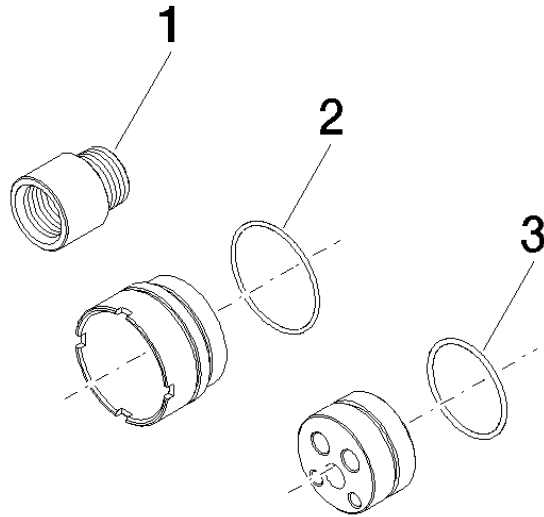

Extension 20 mm -

12 869 970 90

- up to 20 mm: 1 x 12 869 970 90
- 21 mm - 40 mm: 2 x 12 869 970 90

for 35 860 970 90

Not suitable for combining with META PURE (36 86X 664-FF).

Extension 20 mm -

12 869 970 90

mm [inches]

Extension 20 mm -

12 869 970 90

Spare parts list

No.	Item Number	Name	Quantity used	Delivery time
1	09 24 03 072 10 90	nipple	1	2
2	09 14 10 190 90	seal	1	2
3	09 14 10 102 90	seal	1	2