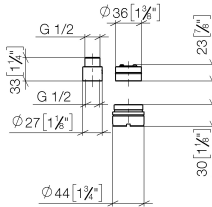

Extension 20 mm -

12 869 970 90

- up to 20 mm: 1 x 12 869 970 90
- 21 mm - 40 mm: 2 x 12 869 970 90

for 35 860 970 90

Not suitable for combining with META PURE (36 86X 664-FF).

Extension 20 mm -

12 869 970 90

mm [inches]

Extension 20 mm -

12 869 970 90

Spare parts list

No.	Item Number	Name	Quantity used	Delivery time
1	09 24 03 072 10 90	nipple	1	2
2	09 14 10 190 90	seal	1	2
3	09 14 10 102 90	seal	1	2