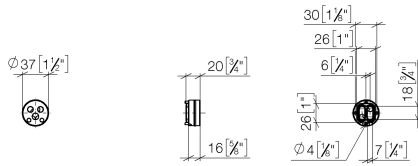

Adapter for reversed water connections -

12 880 970 90

Adapter for reversed water connections -

12 880 970 90

for 35 860 970 90

Not suitable for combining with META PURE (36 86X
664-FF).

Adapter for reversed water connections -

12 880 970 90

mm [inches]

Adapter for reversed water connections -

12 880 970 90

Spare parts list

No.	Item Number	Name	Quantity used	Delivery time
1	09 14 10 102 90	seal	1	2