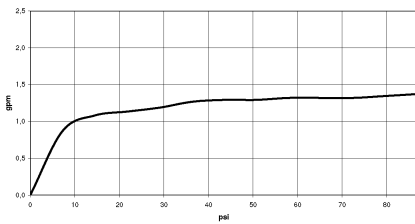

Required miscellaneous

Concealed adapter -

35 080 970-90
0010

13 800 809

mm [inches]

Flow rate chart

Codes & Standards

ASME
A112.18.1/CSA
B125.1