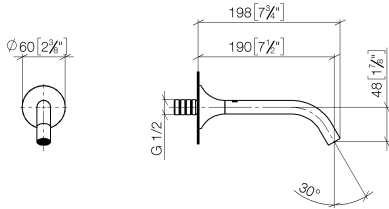

13 800 809

- 190mm projection
 - fixed spout
 - circular, air-enriched flow
 - hole diameter 37 mm
 - rosette Ø 60 mm
 - 1/2" connection
 - plug-link mounting
 - max. flow 4.5 l/min
 - lead-free
 - This product can help a building meet the requirements of Green Building Rating Systems, e.g. LEED®, BREEAM®, DGNB
- For Touchfree control please order eSet Touchfree WITH or WITHOUT temperature adjustment**

Required miscellaneous

Concealed adapter -

35 080 970-90
0010

13 800 809

mm [inches]

Flow rate chart

Codes & Standards

ASME
A112.18.1/CSA
B125.1

IAPMO_N-4976. IAPMO_8834 (1). IAPMO_4976 (4). IAPMO_6397.

13 800 809

Spare parts list

No.	Item Number	Name	Quantity used	Delivery time
1	09 24 03 269 90	nipple	1	2
2	09 14 10 084 90	seal	1	2
3	09 27 80 011-00	rosette	1	10
4	90 28 22 310 01-00	spout	1	10