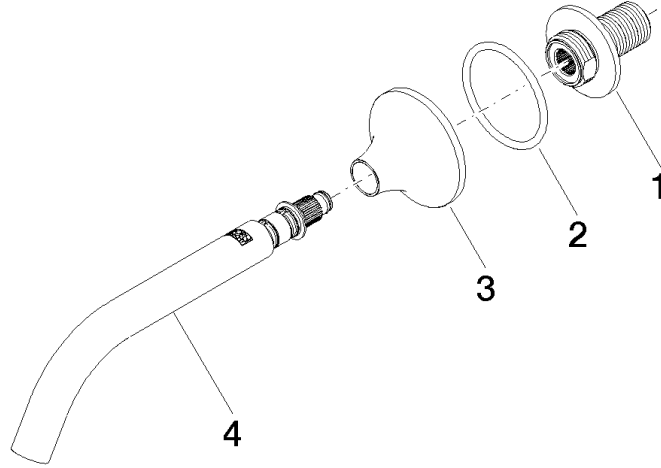

13 800 809

- 190mm projection
 - fixed spout
 - circular, air-enriched flow
 - hole diameter 37 mm
 - rosette Ø 60 mm
 - 1/2" connection
 - plug-link mounting
 - max. flow 4.5 l/min
 - lead-free
 - This product can help a building meet the requirements of Green Building Rating Systems, e.g. LEED®, BREEAM®, DGNB
- For Touchfree control please order eSet Touchfree WITH or WITHOUT temperature adjustment**

California Energy
Commission
(CEC)

NSF/ANSI 372

NSF/ANSI/CAN
61

Water Sense

VAIA Wall-mounted basin spout without pop-up waste - Chrome

VAIA

13 800 809

Certificates

IAPMO_N-4976. IAPMO_8834 (1). IAPMO_4976 (4). IAPMO_6397.

13 800 809

Spare parts list

No.	Item Number	Name	Quantity used	Delivery time
1	09 24 03 269 90	nipple	1	2
2	09 14 10 084 90	seal	1	2
3	09 27 80 011-00	rosette	1	10
4	90 28 22 310 01-00	spout	1	10