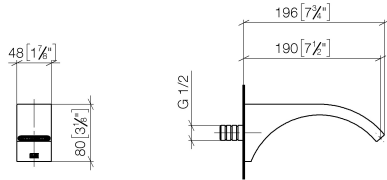

CYO Bath spout for wall mounting - Brushed Dark Platinum

CYO

13 801 811

- 190mm projection
- rectangular, air-enriched flow
- hole diameter 37 mm
- 1/2" connection
- max. flow 23.8 l/min at 3 bar flow pressure

35 080 970-90
0010

13 801 811

mm [inches]

Flow rate chart

Codes & Standards

ASME A112.18.1

cUPC

DIN 4109