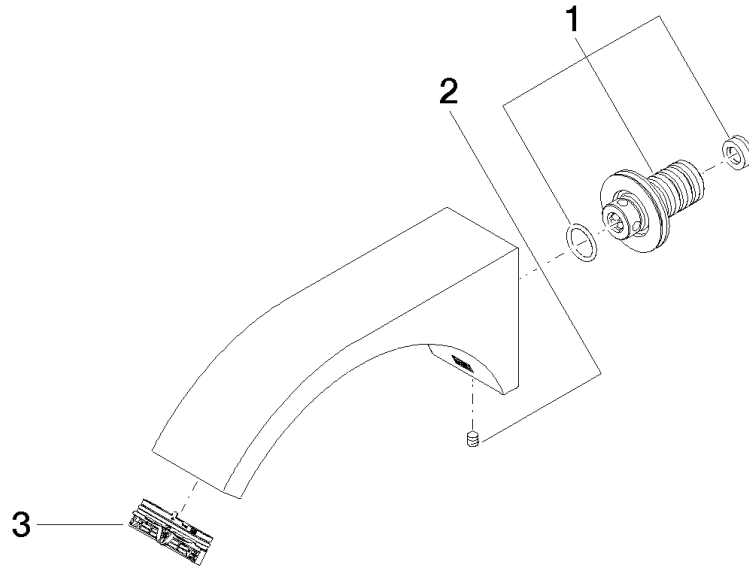

CYO Bath spout for wall mounting - Brushed Dark Platinum

CYO

13 801 811

- 190mm projection
- rectangular, air-enriched flow
- hole diameter 37 mm
- 1/2" connection
- max. flow 23.8 l/min at 3 bar flow pressure

ISO 3822

Ü-Zeichen

CYO Bath spout for wall mounting - Brushed Dark Platinum

CYO

13 801 811

Certificates

IAPMO_4976

LGA_38

13 801 811

Spare parts list

No.	Item Number	Name	Quantity used	Delivery time
1	90 24 03 108 02 90	nipple set	1	2
2	90 31 11 004 00 90	pin	1	2
3	90 29 03 121 00 90	aerator	1	2