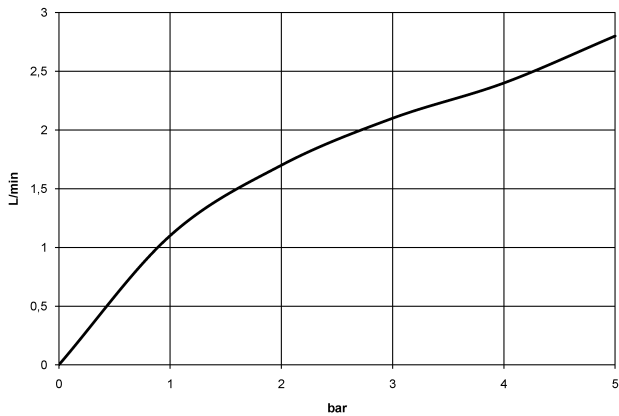

Flow rate chart

Codes & Standards

ADA	ASME A112.18.1/CSA B125.1	California Energy Commission (CEC)	Executive Order no. 1007
NSF/ANSI 372	NSF/ANSI/CAN 61	NSF372	NSF61