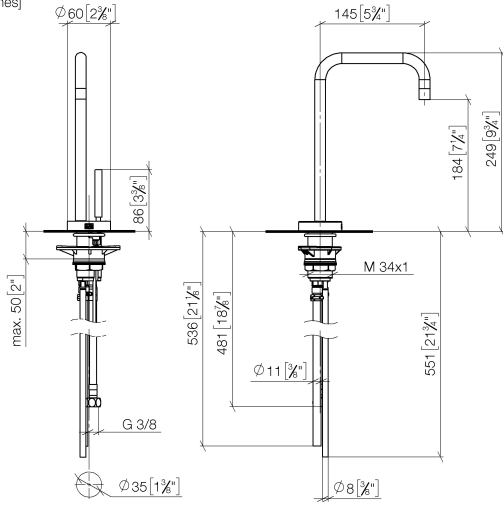

META SQUARE HOT & COLD WATER DISPENSER - Brushed Champagne (22kt Gold)

META SQUARE

17 861 625

- 145mm projection
- rigid, thermally insulated spout
- laminar flow
- height of mixer 249 mm
- height up to laminar flow regulator 184 mm
- hole diameter 35 mm
- provides filtered, hot water up to 93°C
- provides filtered, cold water
- max. flow 2 l/min at 3 bar flow pressure
- ready-to-use control unit for wall mounting (137mm x 159mm x 60mm)
- electronic magnetic valve
- 100-230 V, 50-60 Hz, 18 W power supply unit, incl. country-specific adapter set
- lead-free
- one lever for cold and hot water
- Spout ring cannot be removed.
- This product can help a building meet the requirements of Green Building Rating Systems, e.g. LEED®, BREEAM®, DGNB

NOTE: Not compatible with Reverse Osmosis

A minimum flow pressure of 3 bar is necessary for the HOT & COLD WATER DISPENSER to work perfectly in conjunction with a hot water tank and filter.

In addition, the installation must be above a kitchen sink.

17 861 625
mm [inches]

Flow rate chart

Codes & Standards

ADA	ASME A112.18.1/CSA B125.1	California Energy Commission (CEC)	Executive Order no. 1007
NSF/ANSI 372	NSF/ANSI/CAN 61	NSF372	NSF61

**META SQUARE HOT & COLD WATER DISPENSER - Brushed Champagne
(22kt Gold)**