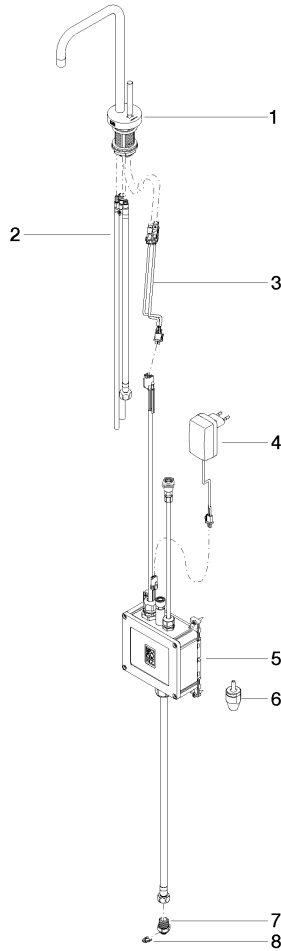

META SQUARE HOT & COLD WATER DISPENSER - Brushed Champagne (22kt Gold)

META SQUARE

17 861 625

- 145mm projection
- rigid, thermally insulated spout
- laminar flow
- height of mixer 249 mm
- height up to laminar flow regulator 184 mm
- hole diameter 35 mm
- provides filtered, hot water up to 93°C
- provides filtered, cold water
- max. flow 2 l/min at 3 bar flow pressure
- ready-to-use control unit for wall mounting (137mm x 159mm x 60mm)
- electronic magnetic valve
- 100-230 V, 50-60 Hz, 18 W power supply unit, incl. country-specific adapter set
- lead-free
- one lever for cold and hot water
- Spout ring cannot be removed.
- This product can help a building meet the requirements of Green Building Rating Systems, e.g. LEED®, BREEAM®, DGNB

	Brushed Champagne (22kt Gold)	17 861 625-46
	Chrome	17 861 625-00
	Brushed Platinum	17 861 625-06
	Platinum	17 861 625-08
	Durabrand (23kt Gold)	17 861 625-09
	Dark Chrome	17 861 625-19
	Brushed Durabrand (23kt Gold)	17 861 625-28
	Matte Black	17 861 625-33
	Champagne (22kt Gold)	17 861 625-47
	Brushed Chrome	17 861 625-93
	Brushed Dark Platinum	17 861 625-99

17 861 625
mm [inches]

Flow rate chart

Codes & Standards

ADA	ASME A112.18.1/CSA B125.1	California Energy Commission (CEC)	Executive Order no. 1007
NSF/ANSI 372	NSF/ANSI/CAN 61	NSF372	NSF61

**META SQUARE HOT & COLD WATER DISPENSER - Brushed Champagne
(22kt Gold)**

17 861 625

Product version from 5/28/2022

Parts for other finishes can be found here: [Chrome](#)

META SQUARE HOT & COLD WATER DISPENSER - Brushed Champagne
(22kt Gold)

META SQUARE

17 861 625

Spare parts list