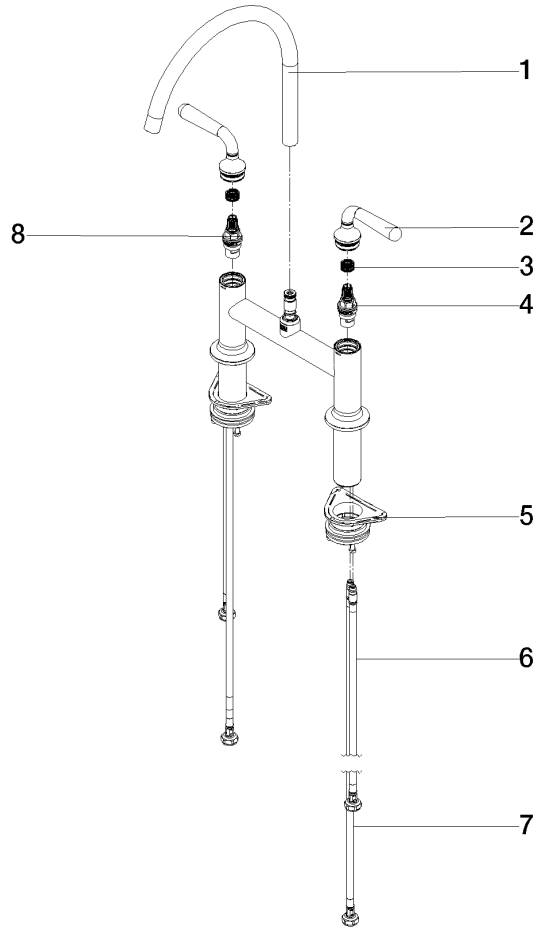

19 815 809

- 241mm projection
- pivotable spout 360°
- air-enriched flow
- max. flow 5.7 l/min at 3 bar flow pressure
- lead-free
- This product can help a building meet the requirements of Green Building Rating Systems, e.g. LEED®, BREEAM®, DGNB

	Brushed Platinum	19 815 809-06 0010
	Chrome	19 815 809-00 0010
	Platinum	19 815 809-08 0010
	Durabronze (23kt Gold)	19 815 809-09 0010
	Dark Chrome	19 815 809-19 0010
	Brushed Durabronze (23kt Gold)	19 815 809-28 0010
	Matte Black	19 815 809-33 0010
	Brushed Champagne (22kt Gold)	19 815 809-46 0010
	Champagne (22kt Gold)	19 815 809-47 0010
	Brushed Chrome	19 815 809-93 0010
	Brushed Dark Platinum	19 815 809-99 0010

Recommended miscellaneous

VAIA Dispenser with rosette - 82 434 809-06
Brushed Platinum

Recommended miscellaneous

VAIA AIR SWITCH Control button - 10 713 809-06
Brushed Platinum

19 815 809

Parts for other finishes can be found here: [Chrome](#)

Spare parts list

No.	Item Number	Name	Quantity used	Delivery time
1	90 28 22 396 01-06	spout	1	-
Spare part can no longer be ordered, please order the replacement item				
2	90 20 80 057 00-06	handle	2	-
Spare part can no longer be ordered, please order the replacement item				
3	90 12 12 232 00 90	fixing cap	2	2
4	90 90 03 130 00 90	top	1	2
5	04 30 11 040 00 90	fixing set	2	2
6	04 30 04 100 00 90	hose	2	2
7	04 30 04 103 00 90	hose	2	2
8	90 90 03 131 00 90	top	1	2