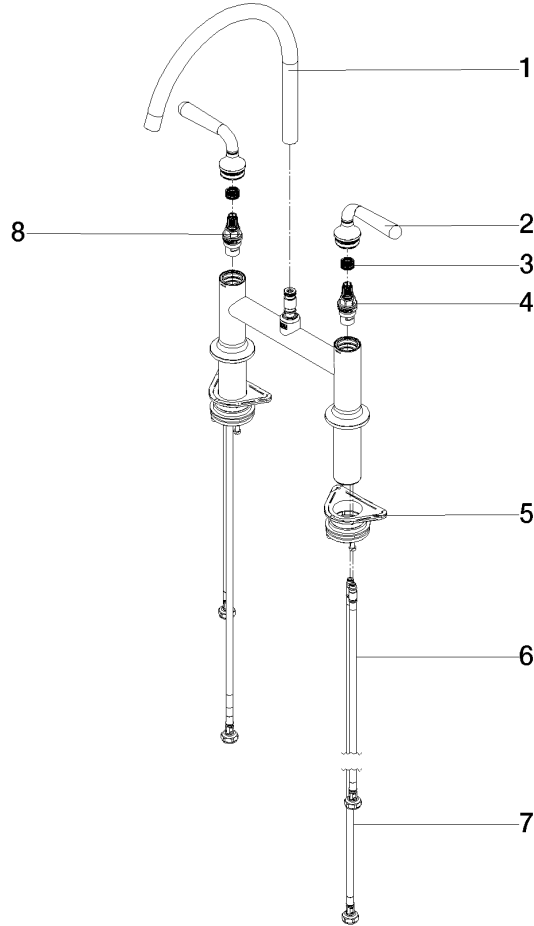

19 815 809

- 241mm projection
- pivotable spout 360°
- air-enriched flow
- max. flow 5.7 l/min at 3 bar flow pressure
- lead-free
- This product can help a building meet the requirements of Green Building Rating Systems, e.g. LEED®, BREEAM®, DGNB

Recommended miscellaneous

VAIA Dispenser with rosette - Platinum 82 434 809-08

Recommended miscellaneous

VAIA AIR SWITCH Control button - Platinum 10 713 809-08

19 815 809

Parts for other finishes can be found here: [Chrome](#)

Spare parts list

No.	Item Number	Name	Quantity used	Delivery time
1	90 28 22 396 01-08	spout	1	-
Spare part can no longer be ordered, please order the replacement item				
2	90 20 80 057 00-08	handle	2	-
Spare part can no longer be ordered, please order the replacement item				
3	90 12 12 232 00 90	fixing cap	2	2
4	90 90 03 130 00 90	top	1	2
5	04 30 11 040 00 90	fixing set	2	2
6	04 30 04 100 00 90	hose	2	2
7	04 30 04 103 00 90	hose	2	2
8	90 90 03 131 00 90	top	1	2