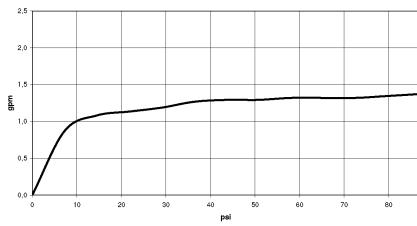

Recommended miscellaneous

VAIA Dispenser with rosette - 82 434 809-33
Matte Black

Recommended miscellaneous

VAIA AIR SWITCH Control button - 10 713 809-33
Matte Black

19 815 809

mm [inches]

Flow rate chart

Codes & Standards