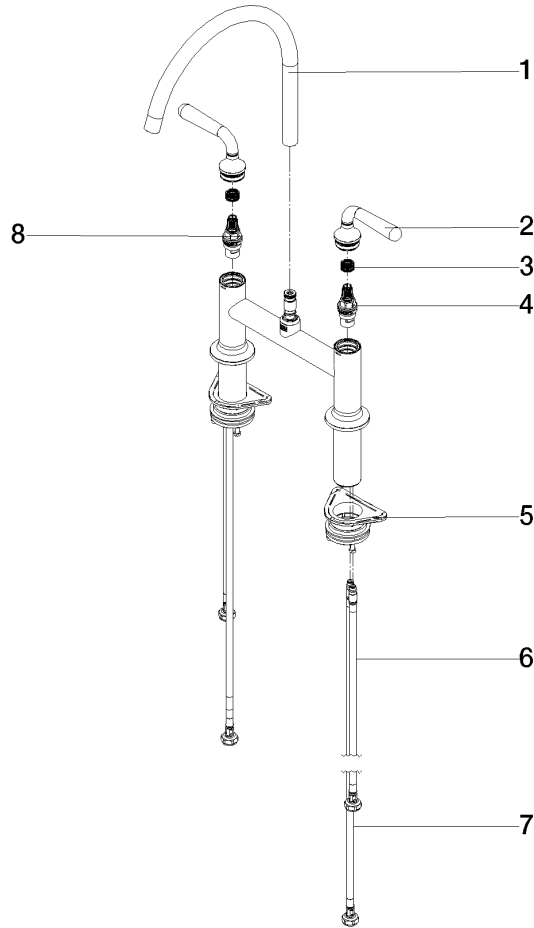

19 815 809

- 241mm projection
- pivotable spout 360°
- air-enriched flow
- max. flow 5.7 l/min at 3 bar flow pressure
- lead-free
- This product can help a building meet the requirements of Green Building Rating Systems, e.g. LEED®, BREEAM®, DGNB

Recommended miscellaneous

VAIA Dispenser with rosette - 82 434 809-33
Matte Black

Recommended miscellaneous

VAIA AIR SWITCH Control button - 10 713 809-33
Matte Black

19 815 809

mm [inches]

Flow rate chart

Codes & Standards

California Energy
Commission
(CEC)

19 815 809

Parts for other finishes can be found here: [Chrome](#)

Spare parts list

No.	Item Number	Name	Quantity used	Delivery time
1	90 28 22 396 01-33	spout	1	-
Spare part can no longer be ordered, please order the replacement item				
2	90 20 80 057 00-33	handle	2	-
Spare part can no longer be ordered, please order the replacement item				
3	90 12 12 232 00 90	fixing cap	2	2
4	90 90 03 130 00 90	top	1	2
5	04 30 11 040 00 90	fixing set	2	2
6	04 30 04 100 00 90	hose	2	2
7	04 30 04 103 00 90	hose	2	2
8	90 90 03 131 00 90	top	1	2