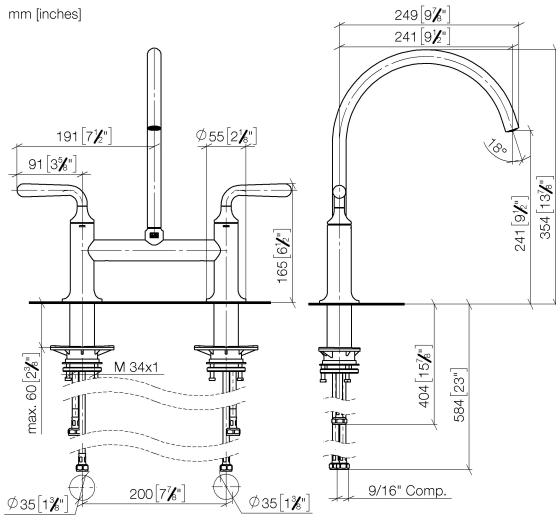

19 815 809

- 241mm projection
- pivotable spout 360°
- air-enriched flow
- max. flow 5.7 l/min at 3 bar flow pressure
- lead-free
- This product can help a building meet the requirements of Green Building Rating Systems, e.g. LEED®, BREEAM®, DGNB

Recommended miscellaneous

VAIA Dispenser with rosette - 82 434 809-33
Matte Black

Recommended miscellaneous

VAIA AIR SWITCH Control button - 10 713 809-33
Matte Black

19 815 809

mm [inches]

Flow rate chart

Codes & Standards

California Energy
Commission
(CEC)

19 815 809

Parts for other finishes can be found here: [Chrome](#)

Spare parts list

No.	Item Number	Name	Quantity used	Delivery time
1	90 28 22 396 01-33	spout	1	-
Spare part can no longer be ordered, please order the replacement item				
2	90 20 80 057 00-33	handle	2	-
Spare part can no longer be ordered, please order the replacement item				
3	90 12 12 232 00 90	fixing cap	2	2
4	90 90 03 130 00 90	top	1	2
5	04 30 11 040 00 90	fixing set	2	2
6	04 30 04 100 00 90	hose	2	2
7	04 30 04 103 00 90	hose	2	2
8	90 90 03 131 00 90	top	1	2