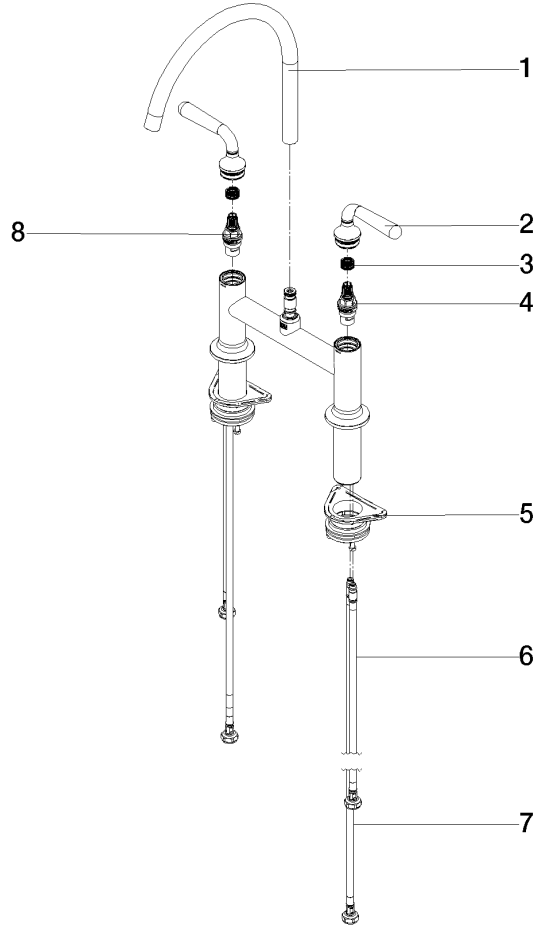

19 815 809

- 241mm projection
- pivotable spout 360°
- air-enriched flow
- max. flow 5.7 l/min at 3 bar flow pressure
- lead-free
- This product can help a building meet the requirements of Green Building Rating Systems, e.g. LEED®, BREEAM®, DGNB

Recommended miscellaneous

VAIA Dispenser with rosette - Champagne (22kt Gold) 82 434 809-47

Recommended miscellaneous

VAIA AIR SWITCH Control button - Champagne (22kt Gold) 10 713 809-47

19 815 809

Parts for other finishes can be found here: [Chrome](#)

Spare parts list

No.	Item Number	Name	Quantity used	Delivery time
1	90 28 22 396 01-47	spout	1	-
Spare part can no longer be ordered, please order the replacement item				
2	90 20 80 057 00-47	handle	2	-
Spare part can no longer be ordered, please order the replacement item				
3	90 12 12 232 00 90	fixing cap	2	2
4	90 90 03 130 00 90	top	1	2
5	04 30 11 040 00 90	fixing set	2	2
6	04 30 04 100 00 90	hose	2	2
7	04 30 04 103 00 90	hose	2	2
8	90 90 03 131 00 90	top	1	2