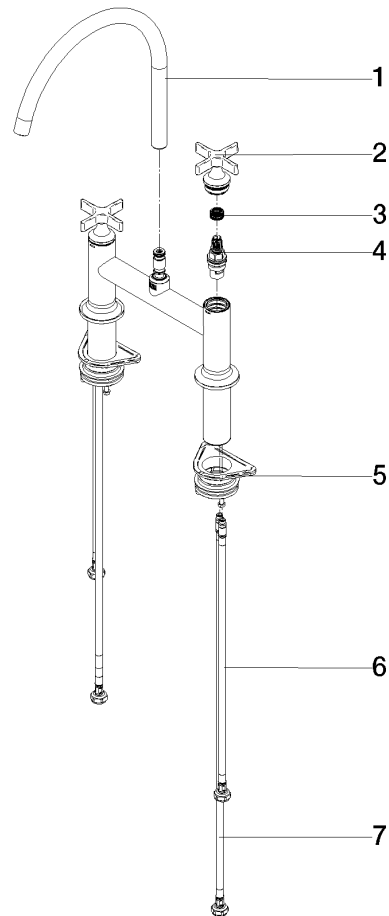

19 825 809

- 241mm projection
- pivotable spout 360°
- air-enriched flow
- max. flow 5.7 l/min at 3 bar flow pressure
- lead-free
- This product can help a building meet the requirements of Green Building Rating Systems, e.g. LEED®, BREEAM®, DGNB

	Chrome	19 825 809-00 0010
	Brushed Platinum	19 825 809-06 0010
	Platinum	19 825 809-08 0010
	Durabronze (23kt Gold)	19 825 809-09 0010
	Dark Chrome	19 825 809-19 0010
	Brushed Durabronze (23kt Gold)	19 825 809-28 0010
	Matte Black	19 825 809-33 0010
	Brushed Champagne (22kt Gold)	19 825 809-46 0010
	Champagne (22kt Gold)	19 825 809-47 0010
	Brushed Chrome	19 825 809-93 0010
	Brushed Dark Platinum	19 825 809-99 0010

Recommended miscellaneous

**VAIA Dispenser with rosette - Chrome** 82 434 809-00

Recommended miscellaneous

**VAIA AIR SWITCH Control button - Chrome** 10 713 809-00

19 825 809

### Spare parts list

No.	Item Number	Name	Quantity used	Delivery time
1	90 28 22 396 01-00	spout	1	10
2	90 20 80 036 00-00	handle	2	-
Spare part can no longer be ordered, please order the replacement item				
3	90 12 12 232 00 90	fixing cap	2	2
4	90 90 03 131 00 90	top	2	2
5	04 30 11 040 00 90	fixing set	2	2
6	04 30 04 100 00 90	hose	2	2
7	04 30 04 103 00 90	hose	2	2