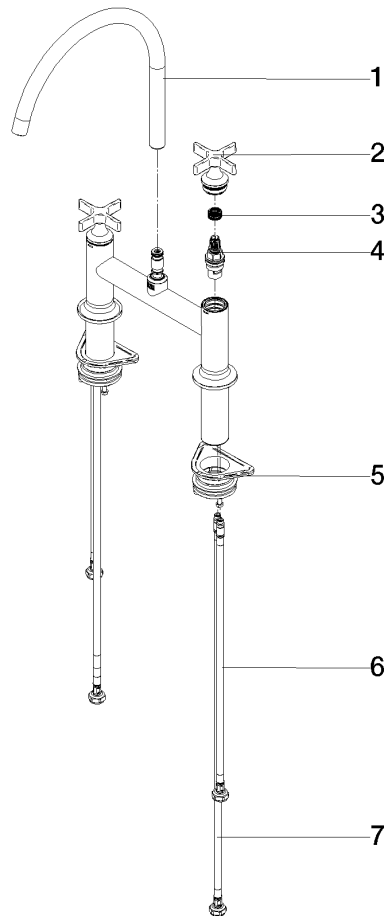

19 825 809

- 241mm projection
- pivotable spout 360°
- air-enriched flow
- max. flow 5.7 l/min at 3 bar flow pressure
- lead-free
- This product can help a building meet the requirements of Green Building Rating Systems, e.g. LEED®, BREEAM®, DGNB

	Dark Chrome	19 825 809-19 0010
	Chrome	19 825 809-00 0010
	Brushed Platinum	19 825 809-06 0010
	Platinum	19 825 809-08 0010
	Durabrass (23kt Gold)	19 825 809-09 0010
	Brushed Durabrass (23kt Gold)	19 825 809-28 0010
	Matte Black	19 825 809-33 0010
	Brushed Champagne (22kt Gold)	19 825 809-46 0010
	Champagne (22kt Gold)	19 825 809-47 0010
	Brushed Chrome	19 825 809-93 0010
	Brushed Dark Platinum	19 825 809-99 0010

Recommended miscellaneous

VAIA Dispenser with rosette - Dark Chrome 82 434 809-19

Recommended miscellaneous

VAIA AIR SWITCH Control button - Dark Chrome 10 713 809-19

19 825 809

Parts for other finishes can be found here: [Chrome](#)

Spare parts list

No.	Item Number	Name	Quantity used	Delivery time
1	90 28 22 396 01-19	spout	1	-
Spare part can no longer be ordered, please order the replacement item				
2	90 20 80 036 00-19	handle	2	-
Spare part can no longer be ordered, please order the replacement item				
3	90 12 12 232 00 90	fixing cap	2	2
4	90 90 03 131 00 90	top	2	2
5	04 30 11 040 00 90	fixing set	2	2
6	04 30 04 100 00 90	hose	2	2
7	04 30 04 103 00 90	hose	2	2