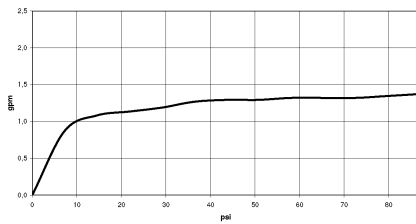

Recommended miscellaneous

VAIA Dispenser with rosette - Matte Black 82 434 809-33

Recommended miscellaneous

VAIA AIR SWITCH Control button - Matte Black 10 713 809-33

19 825 809

mm [inches]

Flow rate chart

Codes & Standards