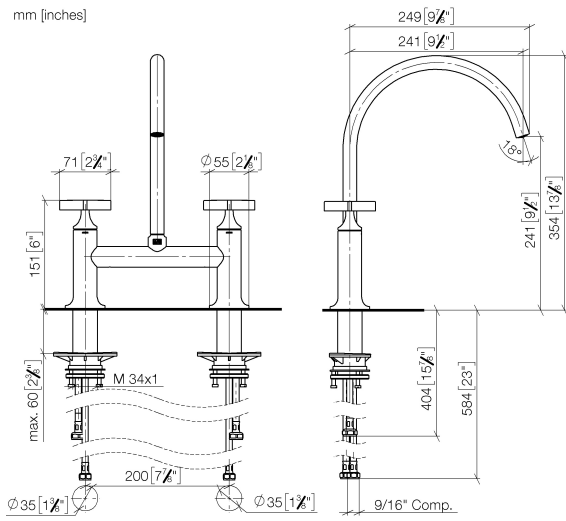

19 825 809

- 241mm projection
- pivotable spout 360°
- air-enriched flow
- max. flow 5.7 l/min at 3 bar flow pressure
- lead-free
- This product can help a building meet the requirements of Green Building Rating Systems, e.g. LEED®, BREEAM®, DGNB

Recommended miscellaneous

VAIA Dispenser with rosette - Matte Black 82 434 809-33

Recommended miscellaneous

VAIA AIR SWITCH Control button - Matte Black 10 713 809-33

19 825 809

mm [inches]

Flow rate chart

Codes & Standards

California Energy
Commission
(CEC)

19 825 809

Parts for other finishes can be found here: [Chrome](#)

Spare parts list

No.	Item Number	Name	Quantity used	Delivery time
1	90 28 22 396 01-33	spout	1	-
Spare part can no longer be ordered, please order the replacement item				
2	90 20 80 036 00-33	handle	2	-
Spare part can no longer be ordered, please order the replacement item				
3	90 12 12 232 00 90	fixing cap	2	2
4	90 90 03 131 00 90	top	2	2
5	04 30 11 040 00 90	fixing set	2	2
6	04 30 04 100 00 90	hose	2	2
7	04 30 04 103 00 90	hose	2	2