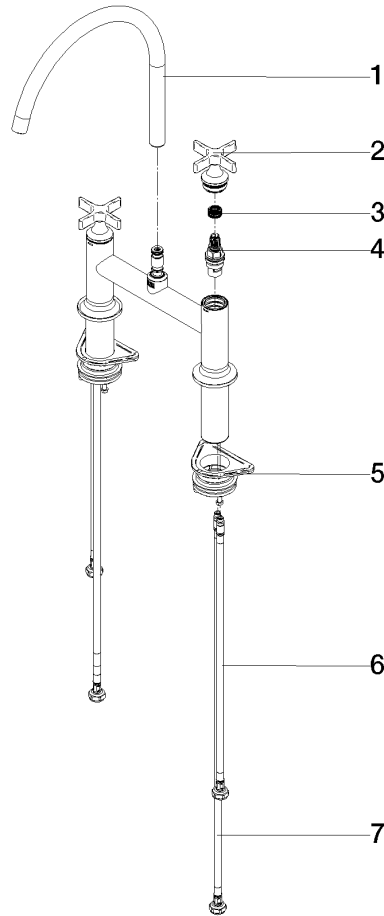

19 825 809

- 241mm projection
- pivotable spout 360°
- air-enriched flow
- max. flow 5.7 l/min at 3 bar flow pressure
- lead-free
- This product can help a building meet the requirements of Green Building Rating Systems, e.g. LEED®, BREEAM®, DGNB

	Matte Black	19 825 809-33 0010
	Chrome	19 825 809-00 0010
	Brushed Platinum	19 825 809-06 0010
	Platinum	19 825 809-08 0010
	Durabross (23kt Gold)	19 825 809-09 0010
	Dark Chrome	19 825 809-19 0010
	Brushed Durabross (23kt Gold)	19 825 809-28 0010
	Brushed Champagne (22kt Gold)	19 825 809-46 0010
	Champagne (22kt Gold)	19 825 809-47 0010
	Brushed Chrome	19 825 809-93 0010
	Brushed Dark Platinum	19 825 809-99 0010

Recommended miscellaneous

VAIA Dispenser with rosette - Matte Black 82 434 809-33

Recommended miscellaneous

VAIA AIR SWITCH Control button - Matte Black 10 713 809-33

19 825 809

mm [inches]

Flow rate chart

Codes & Standards

California Energy
Commission
(CEC)

19 825 809

Parts for other finishes can be found here: [Chrome](#)

Spare parts list

No.	Item Number	Name	Quantity used	Delivery time
1	90 28 22 396 01-33	spout	1	-
Spare part can no longer be ordered, please order the replacement item				
2	90 20 80 036 00-33	handle	2	-
Spare part can no longer be ordered, please order the replacement item				
3	90 12 12 232 00 90	fixing cap	2	2
4	90 90 03 131 00 90	top	2	2
5	04 30 11 040 00 90	fixing set	2	2
6	04 30 04 100 00 90	hose	2	2
7	04 30 04 103 00 90	hose	2	2