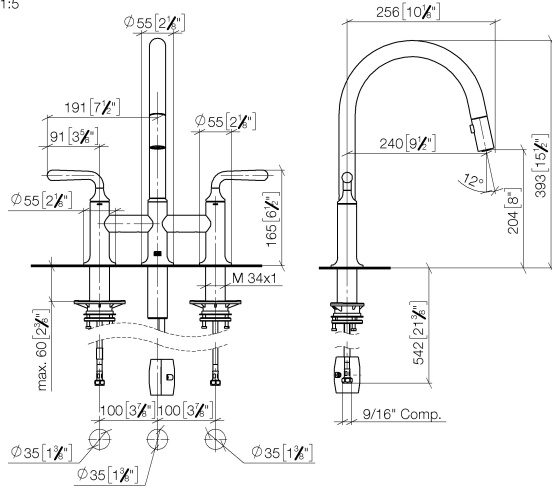

19 870 809

- 240mm projection
- pivotable spout 360°
- Optional swivel limiter available with swivel limiter set 12 823 970 90
- air-enriched flow and spray flow
- height of mixer 393 mm
- height up to laminar flow regulator 204 mm
- hole diameter 35 mm
- 2 x pressure hose with 3/8" cap nut
- 1800 mm metal shower hose
- sprayface with anti-scaling system
- max. flow 5.7 l/min at 3 bar flow pressure
- lead-free
- This product can help a building meet the requirements of Green Building Rating Systems, e.g. LEED®, BREEAM®, DGNB

Recommended miscellaneous

Swivel limitation set -

12 823 970 90

Recommended miscellaneous

VAIA AIR SWITCH Control button - 10 713 809-33
Matte Black

Recommended miscellaneous

VAIA Dispenser with rosette -
Matte Black

82 434 809-33

19 870 809

mm [inches]
1:5

Flow rate chart

Codes & Standards

California Energy
Commission
(CEC)

19 870 809

Spare parts list

No.	Item Number	Name	Quantity used	Delivery time
1	90 28 22 397 00-33	spout	1	30
2	90 20 80 057 00-33	handle	2	-
Spare part can no longer be ordered, please order the replacement item				
3	90 12 12 232 00 90	fixing cap	2	2
4	90 90 03 130 00 90	top	1	2
5	04 30 11 040 00 90	fixing set	2	2
6	04 30 04 103 00 90	hose	2	2
7	04 21 50 010 00 90	accessories	1	2
8	04 30 02 120 00-85	hose	1	30
9	90 24 03 253 00 90	adaptor	1	2
10	04 28 20 067 00 90	pipe	1	2
11	90 90 03 131 00 90	top	1	2
12	90 18 40 317 00-33	shower	1	30