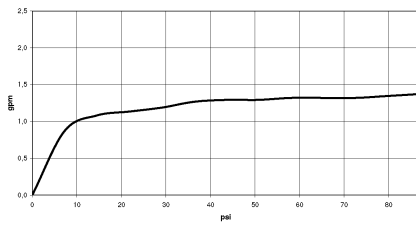

19 870 809

- 240mm projection
- pivotable spout 360°
- Optional swivel limiter available with swivel limiter set 12 823 970 90
- air-enriched flow and spray flow
- height of mixer 393 mm
- height up to laminar flow regulator 204 mm
- hole diameter 35 mm
- 2 x pressure hose with 3/8" cap nut
- 1800 mm metal shower hose
- sprayface with anti-scaling system
- max. flow 5.7 l/min at 3 bar flow pressure
- lead-free
- This product can help a building meet the requirements of Green Building Rating Systems, e.g. LEED®, BREEAM®, DGNB

82 434 809-33

19 870 809

mm [inches]
1:5

Flow rate chart

Codes & Standards

California Energy
Commission
(CEC)

19 870 809

Spare parts list