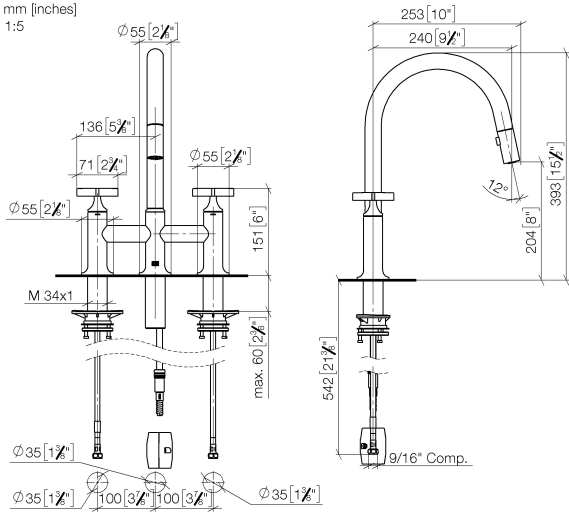

VAIA Three-hole bridge mixer Pull-down with spray function - Brushed Durabron (23kt Gold)

VAIA

19 875 809

- 240mm projection
- pivotable spout 360°
- Optional swivel limiter available with swivel limiter set 12 823 970 90
- air-enriched flow and spray flow
- height of mixer 393 mm
- height up to laminar flow regulator 204 mm
- hole diameter 35 mm
- 2 x pressure hose with 3/8" cap nut
- 1800 mm metal shower hose
- sprayface with anti-scaling system
- max. flow 5.7 l/min at 3 bar flow pressure
- lead-free
- This product can help a building meet the requirements of Green Building Rating Systems, e.g. LEED®, BREEAM®, DGNB

82 434 809-28

Recommended miscellaneous

**VAIA AIR SWITCH Control button -
Brushed Durabron (23kt Gold)**

10 713 809-28

VAIA Three-hole bridge mixer Pull-down with spray function - Brushed Durabronz (23kt Gold)

VAIA

19 875 809

mm [inches]

1:5

Flow rate chart

Codes & Standards

California Energy
Commission
(CEC)

19 875 809