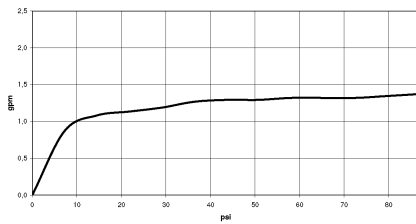

VAIA

19 875 809

mm [inches]

1:5

Flow rate chart

Codes & Standards

California Energy
Commission
(CEC)

19 875 809