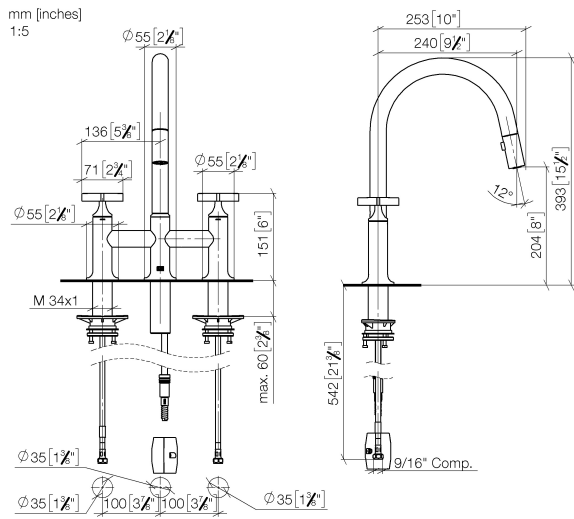

19 875 809

- 240mm projection
- pivotable spout 360°
- Optional swivel limiter available with swivel limiter set 12 823 970 90
- air-enriched flow and spray flow
- height of mixer 393 mm
- height up to laminar flow regulator 204 mm
- hole diameter 35 mm
- 2 x pressure hose with 3/8" cap nut
- 1800 mm metal shower hose
- sprayface with anti-scaling system
- max. flow 5.7 l/min at 3 bar flow pressure
- lead-free
- This product can help a building meet the requirements of Green Building Rating Systems, e.g. LEED®, BREEAM®, DGNB

Recommended miscellaneous

Swivel limitation set - 12 823 970 90

Recommended miscellaneous

Swivel limitation set - 12 823 970 90

Recommended miscellaneous

VAIA Dispenser with rosette - Matte Black 82 434 809-33

Recommended miscellaneous

VAIA AIR SWITCH Control button - Matte Black 10 713 809-33

19 875 809

Flow rate chart

Codes & Standards

California Energy
Commission
(CEC)

19 875 809