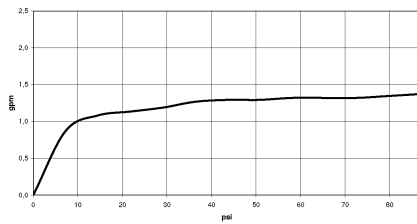

Codes & Standards

California Energy
Commission
(CEC)