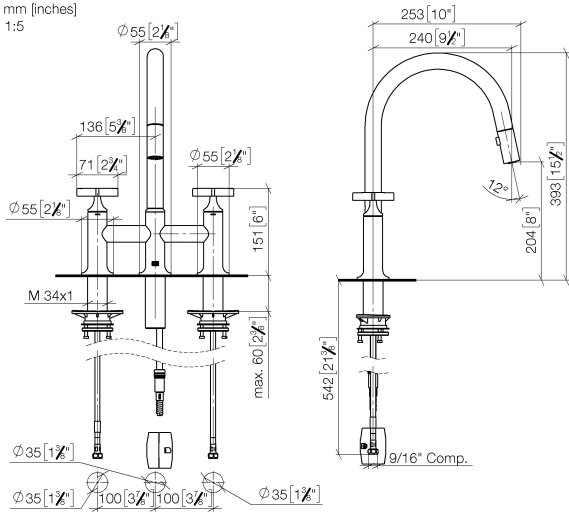

VAIA Three-hole bridge mixer Pull-down with spray function - Brushed Champagne (22kt Gold)

VAIA

19 875 809

- 240mm projection
- pivotable spout 360°
- Optional swivel limiter available with swivel limiter set 12 823 970 90
- air-enriched flow and spray flow
- height of mixer 393 mm
- height up to laminar flow regulator 204 mm
- hole diameter 35 mm
- 2 x pressure hose with 3/8" cap nut
- 1800 mm metal shower hose
- sprayface with anti-scaling system
- max. flow 5.7 l/min at 3 bar flow pressure
- lead-free
- This product can help a building meet the requirements of Green Building Rating Systems, e.g. LEED®, BREEAM®, DGNB

Recommended miscellaneous

Swivel limitation set - 12 823 970 90

Recommended miscellaneous

Swivel limitation set - 12 823 970 90

Recommended miscellaneous

**VAIA Dispenser with rosette -
Brushed Champagne (22kt Gold)** 82 434 809-46

Recommended miscellaneous

VAIA AIR SWITCH Control button - 10 713 809-46
Brushed Champagne (22kt Gold)

19 875 809
mm [inches]
1:5

Flow rate chart

Codes & Standards

California Energy
Commission
(CEC)

VAIA Three-hole bridge mixer Pull-down with spray function - Brushed
Champagne (22kt Gold)