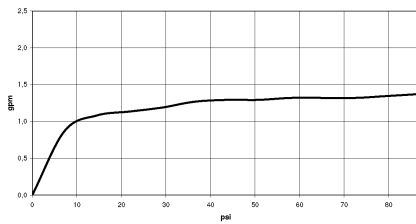

Recommended miscellaneous

VAIA AIR SWITCH Control button - 10 713 809-46
Brushed Champagne (22kt Gold)

19 875 809
mm [inches]
1:5

Flow rate chart

Codes & Standards

California Energy
Commission
(CEC)

VAIA Three-hole bridge mixer Pull-down with spray function - Brushed
Champagne (22kt Gold)