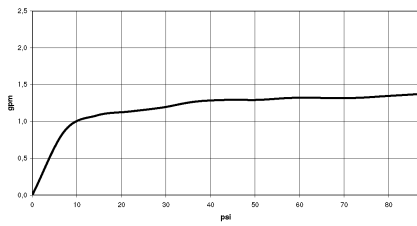

Codes & Standards

California Energy
Commission
(CEC)