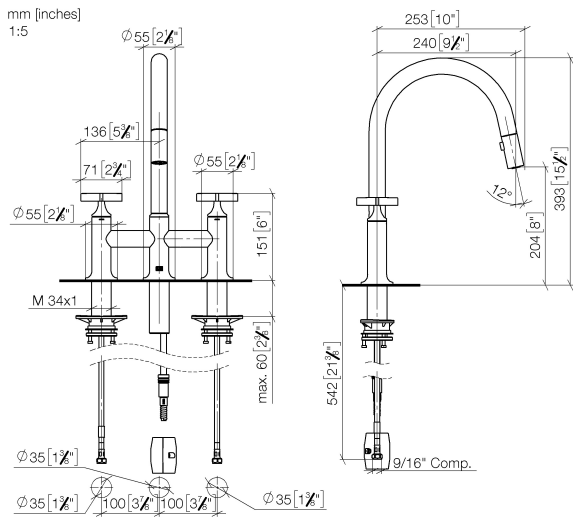

19 875 809

Flow rate chart