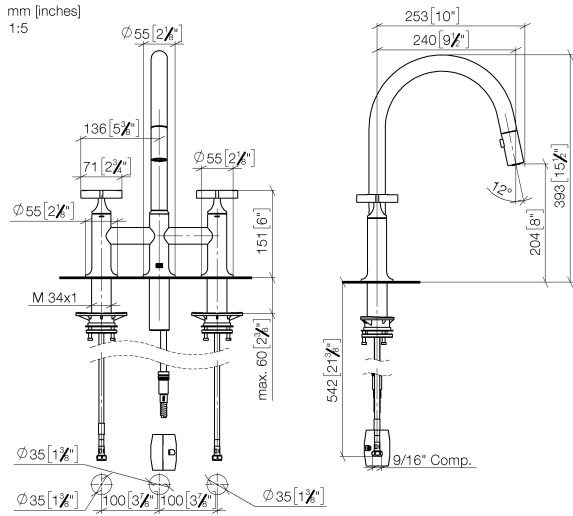

VAIA Three-hole bridge mixer Pull-down with spray function - Brushed Dark Platinum

VAIA

19 875 809

- 240mm projection
- pivotable spout 360°
- Optional swivel limiter available with swivel limiter set 12 823 970 90
- air-enriched flow and spray flow
- height of mixer 393 mm
- height up to laminar flow regulator 204 mm
- hole diameter 35 mm
- 2 x pressure hose with 3/8" cap nut
- 1800 mm metal shower hose
- sprayface with anti-scaling system
- max. flow 5.7 l/min at 3 bar flow pressure
- lead-free
- This product can help a building meet the requirements of Green Building Rating Systems, e.g. LEED®, BREEAM®, DGNB

Recommended miscellaneous

Swivel limitation set - 12 823 970 90

Recommended miscellaneous

VAIA Dispenser with rosette - 82 434 809-99
Brushed Dark Platinum

Recommended miscellaneous

Swivel limitation set - 12 823 970 90

Recommended miscellaneous

VAIA AIR SWITCH Control button - 10 713 809-99
Brushed Dark Platinum

19 875 809
mm [inches]
1:5

Flow rate chart

Codes & Standards

California Energy
Commission
(CEC)

19 875 809