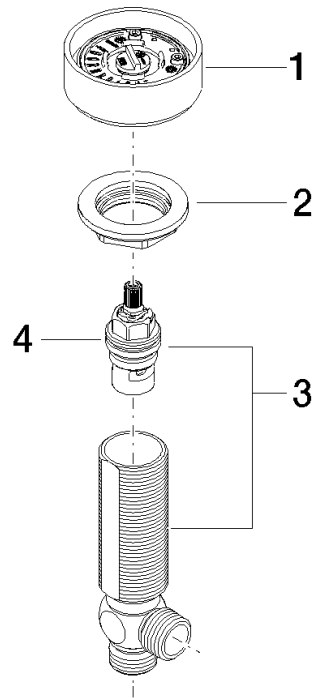

20 000 811

- hole diameter valve 32 mm
- without rosette
- handle Ø 60mm
- WRAS 2109021

NOTE: The handle inserts must be ordered separately from the fittings!

	Chrome	20 000 811-00
	Brushed Platinum	20 000 811-06
	Dark Chrome	20 000 811-19
	Brushed Durabronze (23kt Gold)	20 000 811-28
	Platinum / Brushed Platinum	20 000 811-36
	Durabronze / Brushed Durabronze (23kt Gold)	20 000 811-38
	Brushed Dark Platinum	20 000 811-99

20 000 811

mm [inches]

Certificates

LGA_38120.

IAPMO_N-4976.

IAPMO_4976 (2).

IAPMO_6397.

WRAS_2109021.

20 000 811

Parts for other finishes can be found here: [Brushed](#)
[Platinum](#)

Spare parts list

No.	Item Number	Name	Quantity used	Delivery time
1	90 18 40 291 01-00	handle	1	10
2	04 30 11 038 68 90	fixing set	1	2
3	04 17 11 055 61 90	side panel	1	2
4	90 90 03 237 00 90	top	1	2