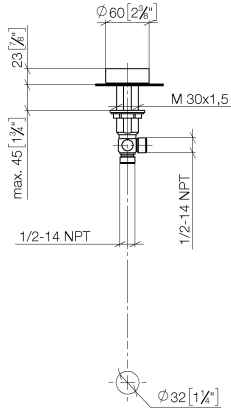

20 000 811

- hole diameter valve 32 mm
- without rosette
- handle Ø 60mm
- WRAS 2109021

NOTE: The handle inserts must be ordered separately from the fittings!

	Chrome	20 000 811-00
	Brushed Platinum	20 000 811-06
	Dark Chrome	20 000 811-19
	Brushed Durabronze (23kt Gold)	20 000 811-28
	Platinum / Brushed Platinum	20 000 811-36
	Durabronze / Brushed Durabronze (23kt Gold)	20 000 811-38
	Brushed Dark Platinum	20 000 811-99

20 000 811

mm [inches]

Certificates

LGA_38120.

IAPMO_N-4976.

IAPMO_4976 (2).

IAPMO_6397.

WRAS_2109021.

20 000 811

Parts for other finishes can be found here: [Brushed](#)
[Platinum](#)

Spare parts list

No.	Item Number	Name	Quantity used	Delivery time
1	90 18 40 291 01-00	handle	1	10
2	04 30 11 038 68 90	fixing set	1	2
3	04 17 11 055 61 90	side panel	1	2
4	90 90 03 237 00 90	top	1	2