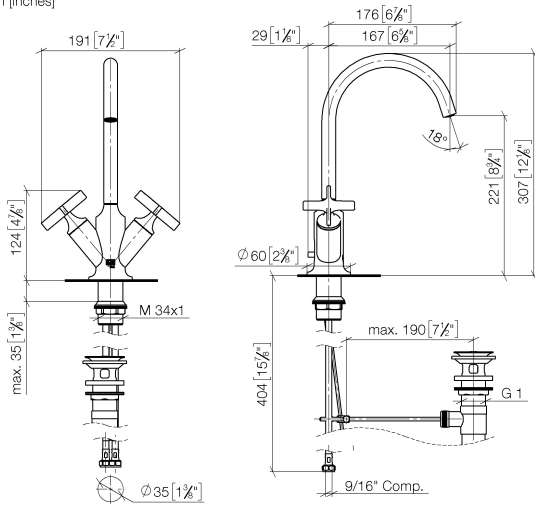

VAIA Single-hole basin mixer with pop-up waste - Brushed Durabronz (23kt Gold)

VAIA

22 513 809

- 167mm projection
- 1 1/4" pop-up waste
- pivotable spout 360°
- circular, air-enriched flow
- height of mixer 307 mm
- height up to aerator 221 mm
- hole diameter 35 mm
- rosette Ø 60 mm
- 2x screw-in M 10 x 1 pressure hose, leak-tested
- 2x US pressure hose, 3/8"
- max. flow 4.5 l/min
- lead-free
- This product can help a building meet the requirements of Green Building Rating Systems, e.g. LEED®, BREEAM®, DGNB

Only suitable for basins with an overflow.

	Brushed Durabronz (23kt Gold)	22 513 809-28 0010
	Chrome	22 513 809-00 0010
	Brushed Platinum	22 513 809-06 0010
	Platinum	22 513 809-08 0010
	Dark Chrome	22 513 809-19 0010
	Brushed Bronze	22 513 809-42 0010
	Brushed Champagne (22kt Gold)	22 513 809-46 0010
	Champagne (22kt Gold)	22 513 809-47 0010
	Brushed Dark Platinum	22 513 809-99 0010

VAIA Single-hole basin mixer with pop-up waste - Brushed Durabronz (23kt Gold)

VAIA

22 513 809
mm [inches]

Flow rate chart

Codes & Standards

California Energy
Commission
(CEC)

22 513 809
Parts for other
finishes can be found
here: Chrome

Spare parts list

No.	Item Number	Name	Quantity used	Delivery time
1	90 28 22 320 01-28	spout	1	20
2	04 20 89 035 80-28	pull-rod	1	20
3	90 20 66 029 01-28	handle (hot)	1	20
4	90 20 66 028 00-28	handle (cold)	1	20
5	90 90 03 175 00 90	top	2	2
6	04 23 10 044 07 90	fixing set	1	2
7	04 30 04 102 00 90	High pressure hose 3/8" -	2	2
8	90 11 01 023 00-28	pop-up waste	1	20