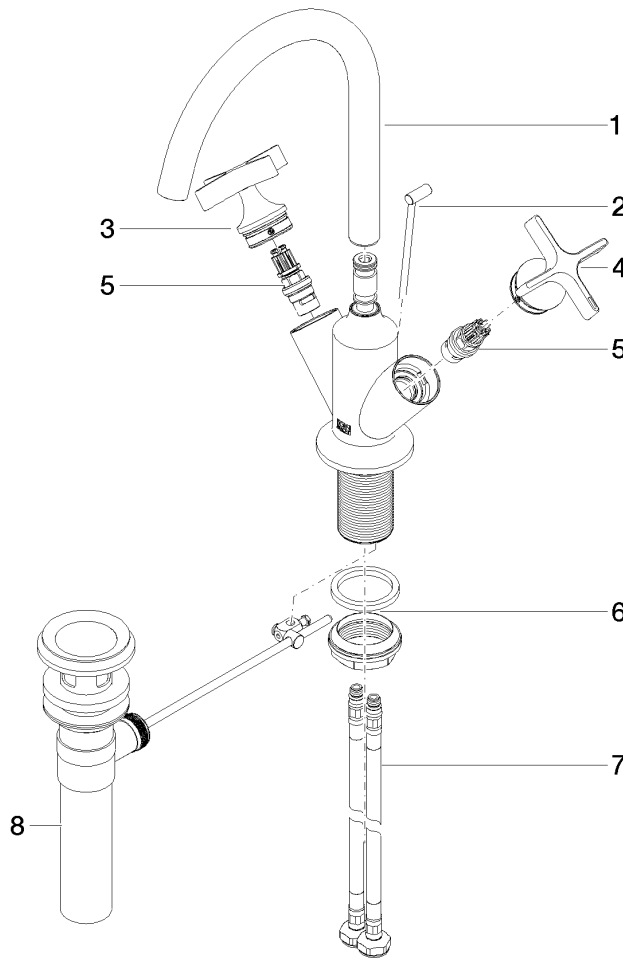

VAIA Single-hole basin mixer with pop-up waste - Brushed Durabronz (23kt Gold)

VAIA

22 513 809

- 167mm projection
- 1 1/4" pop-up waste
- pivotable spout 360°
- circular, air-enriched flow
- height of mixer 307 mm
- height up to aerator 221 mm
- hole diameter 35 mm
- rosette Ø 60 mm
- 2x screw-in M 10 x 1 pressure hose, leak-tested
- 2x US pressure hose, 3/8"
- max. flow 4.5 l/min
- lead-free
- This product can help a building meet the requirements of Green Building Rating Systems, e.g. LEED®, BREEAM®, DGNB

Only suitable for basins with an overflow.

	Brushed Durabronz (23kt Gold)	22 513 809-28 0010
	Chrome	22 513 809-00 0010
	Brushed Platinum	22 513 809-06 0010
	Platinum	22 513 809-08 0010
	Dark Chrome	22 513 809-19 0010
	Brushed Bronze	22 513 809-42 0010
	Brushed Champagne (22kt Gold)	22 513 809-46 0010
	Champagne (22kt Gold)	22 513 809-47 0010
	Brushed Dark Platinum	22 513 809-99 0010

VAIA Single-hole basin mixer with pop-up waste - Brushed Durabronz (23kt Gold)

VAIA

22 513 809
mm [inches]

Flow rate chart

Codes & Standards

California Energy
Commission
(CEC)

22 513 809
Parts for other
finishes can be found
here: Chrome

Spare parts list

No.	Item Number	Name	Quantity used	Delivery time
1	90 28 22 320 01-28	spout	1	20
2	04 20 89 035 80-28	pull-rod	1	20
3	90 20 66 029 01-28	handle (hot)	1	20
4	90 20 66 028 00-28	handle (cold)	1	20
5	90 90 03 175 00 90	top	2	2
6	04 23 10 044 07 90	fixing set	1	2
7	04 30 04 102 00 90	High pressure hose 3/8" -	2	2
8	90 11 01 023 00-28	pop-up waste	1	20