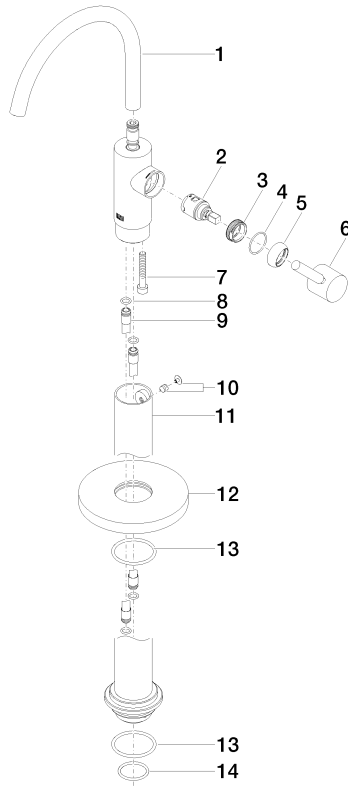

**META Single-lever basin mixer with stand pipe without pop-up waste -
Champagne (22kt Gold)**

META

22 584 661

- 202mm projection
- circular, air-enriched flow
- total height 1197 - 1267 mm
- height up to water outlet point 1098 mm
- rosette Ø 135 mm
- max. flow 4.5 l/min
- lead-free
- This product can help a building meet the requirements of Green Building Rating Systems, e.g. LEED®, BREEAM®, DGNB
- pivoting spout

META Single-lever basin mixer with stand pipe without pop-up waste - Champagne (22kt Gold)

META

22 584 661
mm [inches]

Flow rate chart

Codes & Standards

California Energy
Commission
(CEC)

Water Sense

META Single-lever basin mixer with stand pipe without pop-up waste -
Champagne (22kt Gold)

META

22 584 661

Certificates

IAPMO_8834 (2).

**META Single-lever basin mixer with stand pipe without pop-up waste -
Champagne (22kt Gold)**

META

22 584 661
Parts for other
finishes can be found
here: Chrome

Spare parts list

No.	Item Number	Name	Quantity used	Delivery time
1	90 28 22 313 01-47	spout	1	30
2	90 15 05 042 00 90	cartridge	1	2
3	09 24 04 266 90	nut	1	2
4	09 14 10 091 90	seal	1	2
5	09 28 30 021-47	cover	1	60
6	90 20 66 003 00-47	handle	1	-
Spare part can no longer be ordered, please order the replacement item				
7	09 30 30 111 90	screw	1	2
8	09 14 10 139 90	seal	2	2
9	04 28 22 022 10 90	connection	2	2
10	04 31 11 002 00 90	pin	1	2
11	90 28 22 574 00-47	pipe	1	30
12	09 27 88 005-47	rosette	1	60
13	09 14 10 084 90	seal	2	2
14	09 14 10 018 90	seal	1	2