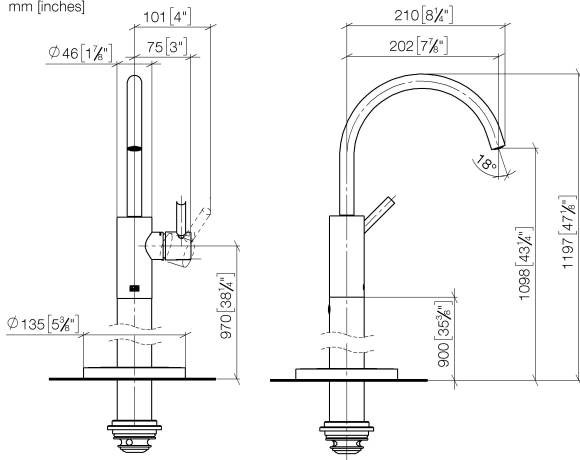

**META Single-lever basin mixer with stand pipe without pop-up waste -
Champagne (22kt Gold)**

META

22 584 661

- 202mm projection
- circular, air-enriched flow
- total height 1197 - 1267 mm
- height up to water outlet point 1098 mm
- rosette Ø 135 mm
- max. flow 4.5 l/min
- lead-free
- This product can help a building meet the requirements of Green Building Rating Systems, e.g. LEED®, BREEAM®, DGNB
- pivoting spout

META Single-lever basin mixer with stand pipe without pop-up waste - Champagne (22kt Gold)

META

22 584 661
mm [inches]

Flow rate chart

Codes & Standards

California Energy
Commission
(CEC)

Water Sense

META Single-lever basin mixer with stand pipe without pop-up waste -
Champagne (22kt Gold)

META

22 584 661

Certificates

IAPMO_8834 (2).

**META Single-lever basin mixer with stand pipe without pop-up waste -
Champagne (22kt Gold)**

META

22 584 661
Parts for other
finishes can be found
here: Chrome

Spare parts list

No.	Item Number	Name	Quantity used	Delivery time
1	90 28 22 313 01-47	spout	1	30
2	90 15 05 042 00 90	cartridge	1	2
3	09 24 04 266 90	nut	1	2
4	09 14 10 091 90	seal	1	2
5	09 28 30 021-47	cover	1	60
6	90 20 66 003 00-47	handle	1	-
Spare part can no longer be ordered, please order the replacement item				
7	09 30 30 111 90	screw	1	2
8	09 14 10 139 90	seal	2	2
9	04 28 22 022 10 90	connection	2	2
10	04 31 11 002 00 90	pin	1	2
11	90 28 22 574 00-47	pipe	1	30
12	09 27 88 005-47	rosette	1	60
13	09 14 10 084 90	seal	2	2
14	09 14 10 018 90	seal	1	2