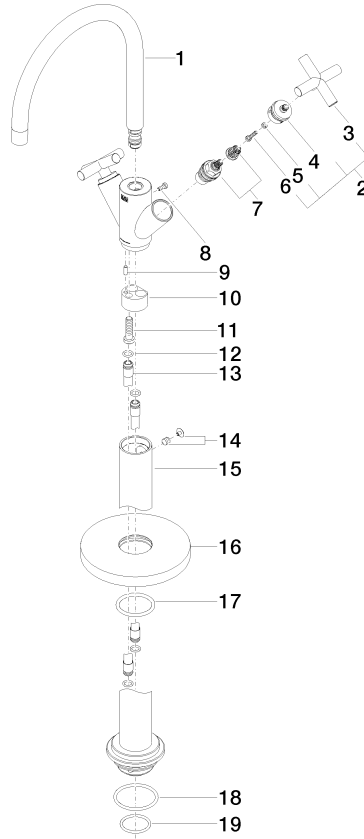

# TARA Single-hole basin mixer with stand pipe without pop-up waste - Brushed Champagne (22kt Gold)

TARA

22 585 892  
mm [inches]

## Flow rate chart

## Codes & Standards

California Energy  
Commission  
(CEC)

TARA Single-hole basin mixer with stand pipe without pop-up waste - Brushed  
Champagne (22kt Gold)

---

TARA

22 585 892

Certificates

---

### Spare parts list

No.	Item Number	Name	Quantity used	Delivery time
1	90 28 22 214 03-46	spout	1	30
2	90 20 89 010 10-46	handle	2	30
3	09 20 89 010-46	handle	2	60
4	90 12 12 219 00-46	base	2	30
5	90 30 11 029 00 90	disc	2	2
6	90 30 30 075 00 90	screw	2	2
7	90 90 03 151 00 90	top	2	2
8	09 30 30 054 90	screw	1	2
9	09 31 11 040 90	pin	1	2
10	09 24 03 193 90	adaptor	1	2
11	09 30 30 047 90	screw	1	2
12	09 14 10 139 90	seal	4	2
13	04 28 22 022 10 90	connection	2	2
14	04 31 11 002 00 90	pin	1	2
15	04 28 22 028 00-46	pipe	1	60
16	09 27 88 011-46	rosette	1	60
17	90 14 10 043 00 90	seal	1	2
18	09 14 10 084 90	seal	1	2
19	09 14 10 018 90	seal	1	2