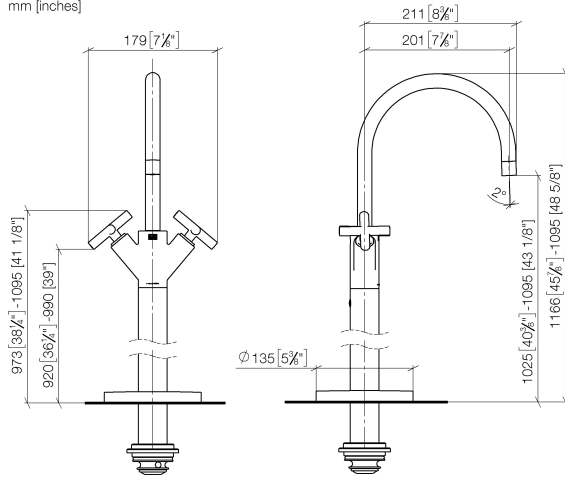

**TARA Single-hole basin mixer with stand pipe without pop-up waste - Brushed Champagne (22kt Gold)**

TARA

22 585 892

- 201mm projection
- pivotable spout 360°
- circular, air-enriched flow
- total height 1095 - 1166 mm
- height up to aerator 1025 – 1095 mm
- rosette Ø 135 mm
- max. flow 4.5 l/min
- lead-free
- This product can help a building meet the requirements of Green Building Rating Systems, e.g. LEED®, BREEAM®, DGNB

**Required miscellaneous**

- Concealed floor mounting -**
- max. recess depth 150 mm
  - min. recess depth 80 mm

35 949 970-90  
0010

# TARA Single-hole basin mixer with stand pipe without pop-up waste - Brushed Champagne (22kt Gold)

TARA

22 585 892  
mm [inches]

### Spare parts list

No.	Item Number	Name	Quantity used	Delivery time
1	90 28 22 214 03-46	spout	1	30
2	90 20 89 010 10-46	handle	2	30
3	09 20 89 010-46	handle	2	60
4	90 12 12 219 00-46	base	2	30
5	90 30 11 029 00 90	disc	2	2
6	90 30 30 075 00 90	screw	2	2
7	90 90 03 151 00 90	top	2	2
8	09 30 30 054 90	screw	1	2
9	09 31 11 040 90	pin	1	2
10	09 24 03 193 90	adaptor	1	2
11	09 30 30 047 90	screw	1	2
12	09 14 10 139 90	seal	4	2
13	04 28 22 022 10 90	connection	2	2
14	04 31 11 002 00 90	pin	1	2
15	04 28 22 028 00-46	pipe	1	60
16	09 27 88 011-46	rosette	1	60
17	90 14 10 043 00 90	seal	1	2
18	09 14 10 084 90	seal	1	2
19	09 14 10 018 90	seal	1	2