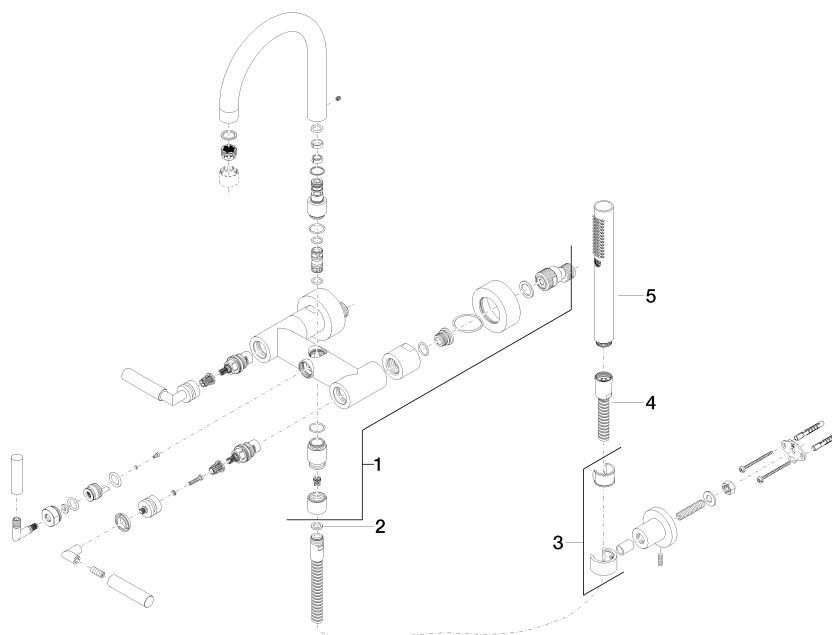

25 133 882

- spout: circular, air-enriched flow
- max. flow 22 l/min at 3 bar flow pressure
- Hand shower: COMPACT RAIN, max. flow rate 6.8 l/min (at 3 bar)
- complete hand shower set with anti-scale system
- 240mm projection
- rotary diverter for bath/shower
- slide-on rosettes Ø 65 mm
- rosette for shower holder Ø 50mm
- 1/2" connection
- gauge 150 mm - 15 mm
- metal shower hose 1250mm with integrated anti-twist protection

Required miscellaneous

	Concealed adapter -	35 080 970-90
	•please order two adapters (USA only)	0010

25 133 882

Flow rate chart

Certificates

WRAS_2210004. LGA_18933. Belgaqua_21-026-27_4.

25 133 882

Spare parts list

No.	Item Number	Name	Quantity used	Delivery time
1	25 100 882-00	shower set	1	60
2	90 14 20 026 00 90	seal	1	2
3	28 050 892-00	TARA Wall bracket - Chrome	1	10
4	90 30 02 072 00-00	Metal shower hose 1/2" x 3/8" x 1250 mm - Chrome	1	10
5	28 019 979-00	Hand shower - Chrome	1	2