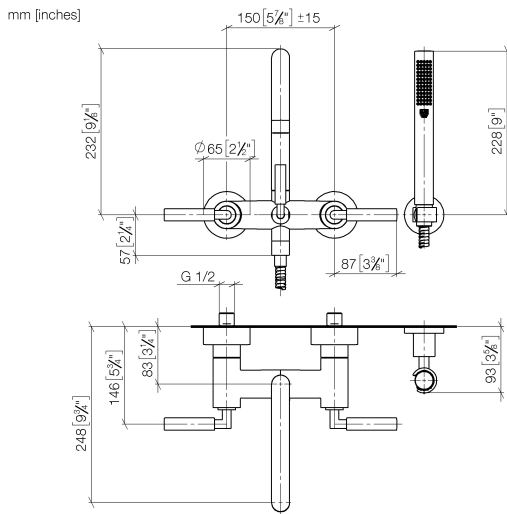

25 133 882

Flow rate chart

Certificates

WRAS_2210004.   LGA_18933.   Belgaqua_21-026-27_4.