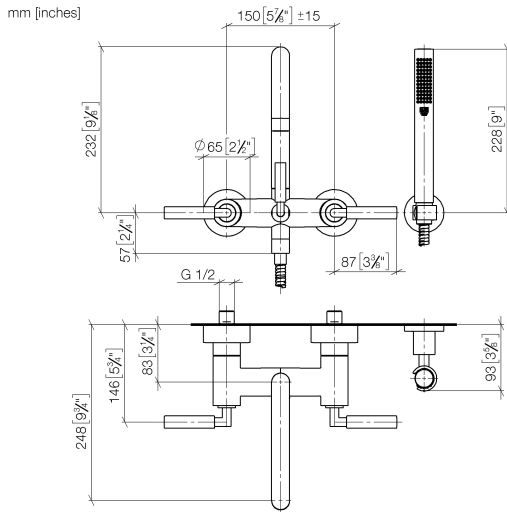

25 133 882

Flow rate chart

Certificates

WRAS_2210004.   LGA_18933.   Belgaqua_21-026-27_4.