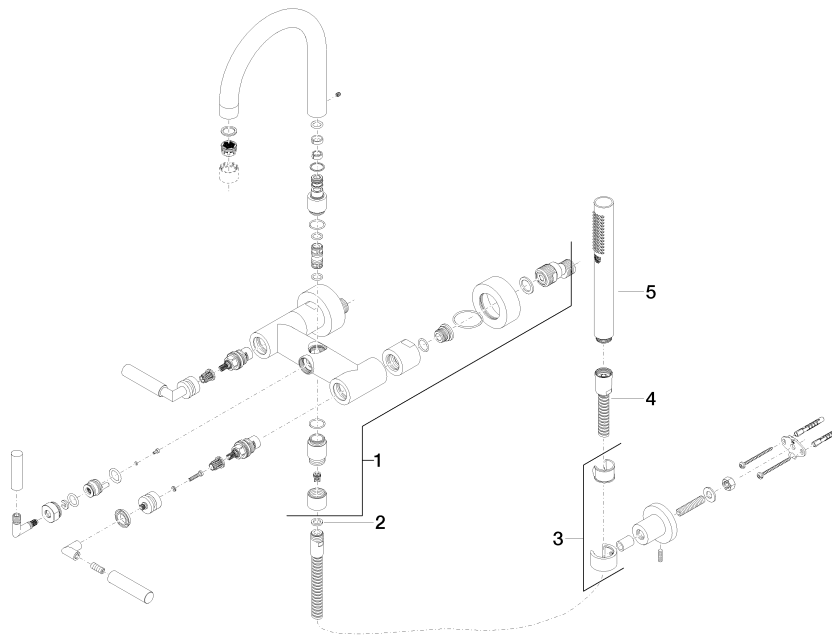

25 133 882

- spout: circular, air-enriched flow
- max. flow 22 l/min at 3 bar flow pressure
- Hand shower: COMPACT RAIN, max. flow rate 6.8 l/min (at 3 bar)
- complete hand shower set with anti-scale system
- 240mm projection
- rotary diverter for bath/shower
- slide-on rosettes Ø 65 mm
- rosette for shower holder Ø 50mm
- 1/2" connection
- gauge 150 mm - 15 mm
- metal shower hose 1250mm with integrated anti-twist protection
- WRAS 2210004

Required miscellaneous

- Concealed adapter -** 35 080 970-90
- please order two adapters (USA only) 0010

25 133 882

Flow rate chart

Certificates

WRAS_2210004. LGA_18933. Belgaqua_21-026-27_4.

25 133 882

Spare parts list

No.	Item Number	Name	Quantity used	Delivery time
1	25 100 882-06	shower set	1	60
2	90 14 20 026 00 90	seal	1	2
3	28 050 892-06	TARA Wall bracket - Brushed Platinum	1	10
4	90 30 02 072 00-06	Metal shower hose 1/2" x 3/8" x 1250 mm - Brushed Platinum	1	10
5	28 019 979-06	Hand shower - Brushed Platinum	1	10