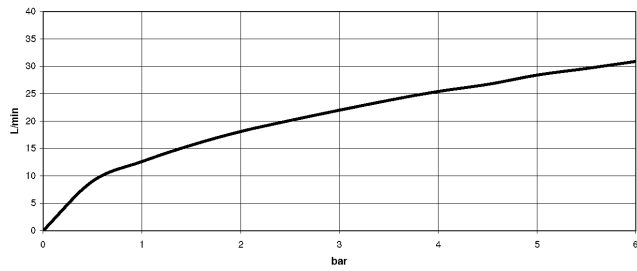

Required miscellaneous

- Concealed adapter -** 35 080 970-90
- please order two adapters (USA only) 0010

25 133 882

Flow rate chart

Certificates

WRAS_2210004. LGA_18933. Belgaqua_21-026-27_4.

25 133 882

Spare parts list