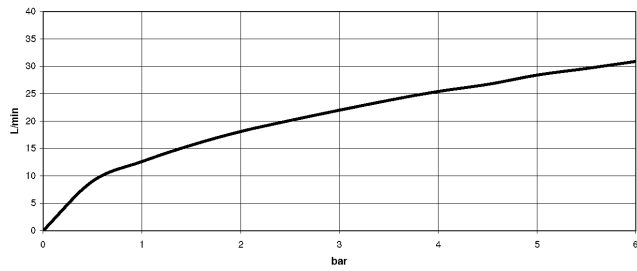

Required miscellaneous

Concealed adapter - 35 080 970-90
 •please order two adapters (USA only) 0010

25 133 882

Flow rate chart

Certificates

WRAS_2210004. LGA_18933. Belgaqua_21-026-27_4.

25 133 882

Spare parts list