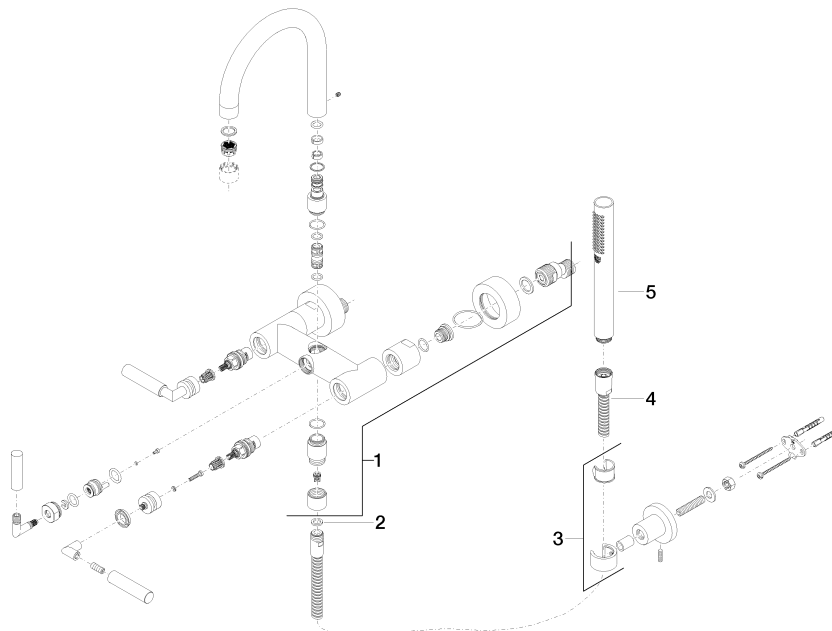

25 133 882

- spout: circular, air-enriched flow
- max. flow 22 l/min at 3 bar flow pressure
- Hand shower: COMPACT RAIN, max. flow rate 6.8 l/min (at 3 bar)
- complete hand shower set with anti-scale system
- 240mm projection
- rotary diverter for bath/shower
- slide-on rosettes Ø 65 mm
- rosette for shower holder Ø 50mm
- 1/2" connection
- gauge 150 mm - 15 mm
- metal shower hose 1250mm with integrated anti-twist protection
- WRAS 2210004

Required miscellaneous

Concealed adapter - 35 080 970-90
 •please order two adapters (USA only) 0010

25 133 882

Flow rate chart

Certificates

WRAS_2210004. LGA_18933. Belgaqua_21-026-27_4.

25 133 882

Spare parts list

No.	Item Number	Name	Quantity used	Delivery time
1	25 100 882-33	shower set	1	60
2	90 14 20 026 00 90	seal	1	2
3	28 050 892-33	TARA Wall bracket - Matte Black	1	10
4	90 30 02 072 00-33	Metal shower hose 1/2" x 3/8" x 1250 mm - Matte Black	1	30
5	28 019 979-33	Hand shower - Matte Black	1	10